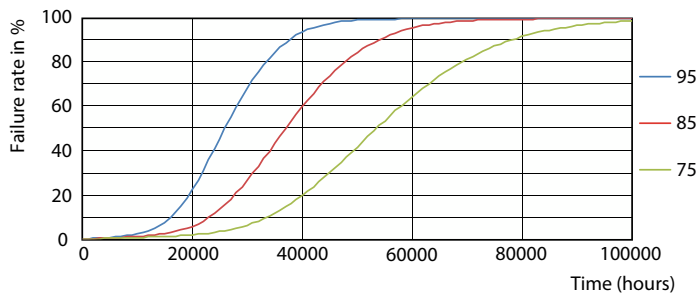

Lumen Maintenance Diagram - MAS LEDtube 1500mm UO 36W 830 T5

LEDtube 50K 7595 FailureRate-LED