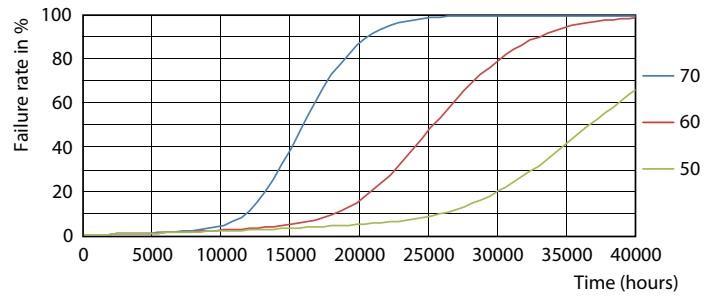

CorePro LEDtube EM/Mains T8

Lifetime

Lumen Maintenance Diagram - CorePro LEDTube 8ft 32W 3800lm 865 T8 BR

FailureRate