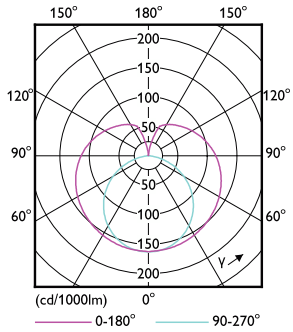

CorePro LEDtube EM/Mains T8

Photometric data

Light Distribution Diagram - CorePro LEDTube 8ft 32W 3800lm 865 T8 BR