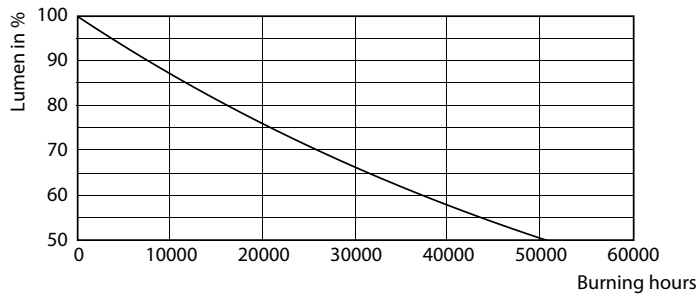

CorePro LEDtube EM/Mains T8

Lifetime

Lumen Maintenance Diagram - CorePro LEDTube 8ft 32W 3800lm 865 T8 BR

FailureRate