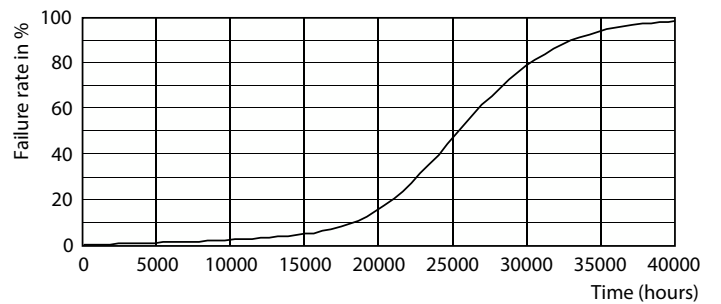

Life Expectancy Diagram