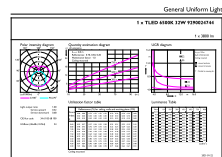

Dimensional drawing

Product	D1	D2	A1	A2	A3
CorePro LEDTube 8ft 32W 3800lm 865 T8 BR	27.8 mm	27.8 mm	2,373.1 mm	2,380.2 mm	2,387.3 mm

Photometric data

Spectral Power Distribution Colour - CorePro LEDTube 8ft 32W 3800lm 865 T8 BR