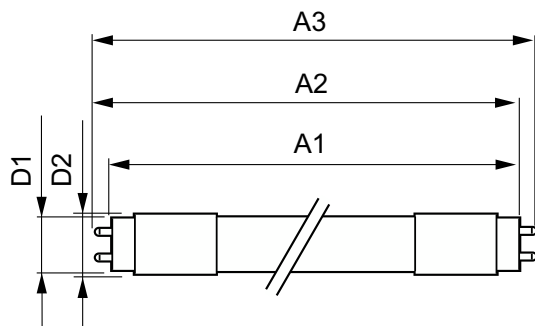

Temperature

Ambient temperature range	-20 to +45 °C
T-Case Maximum (Nom)	65 °C

Controls and Dimming

Dimmable	No
----------	----

Mechanical and Housing

Bulb Finish	Frosted
Bulb Material	Glass
Product Length	2,400 mm
Bulb Shape	Tube, double-ended

Dimensional drawing

Product	D1	D2	A1	A2	A3
CorePro LEDTube 8ft 32W 3800lm 865 T8 BR	27.8 mm	27.8 mm	2,373.1 mm	2,380.2 mm	2,387.3 mm

Photometric data

Spectral Power Distribution Colour - CorePro LEDTube 8ft 32W 3800lm 865 T8 BR