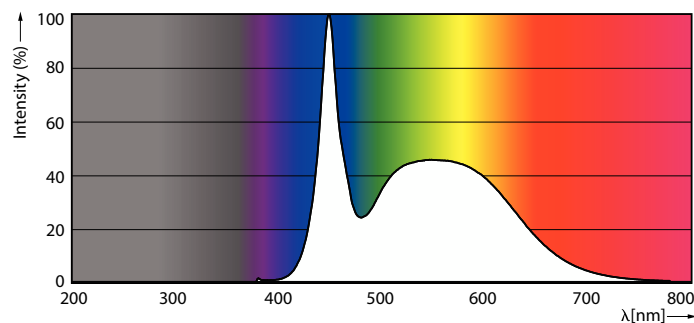

Photometric data

Spectral Power Distribution Colour - CorePro LEDTube 8ft 32W 3800lm 865 T8 BR

General uniform lighting - CorePro LEDTube 8ft 32W 3800lm 865 T8 BR