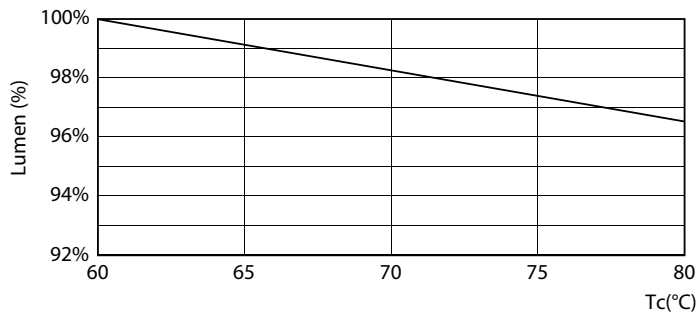

Lifetime

Lumen Maintenance Diagram - CorePro LEDTube 8ft 32W 3800lm 865 T8 BR