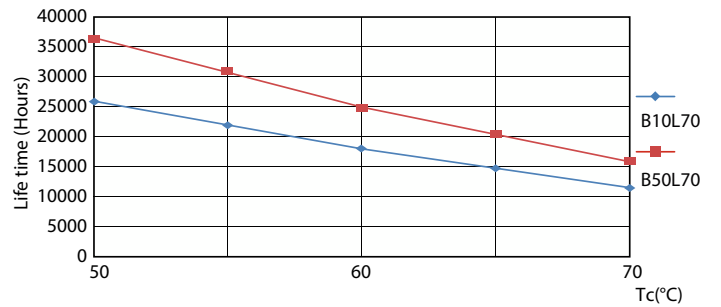

LifetimeVsTc