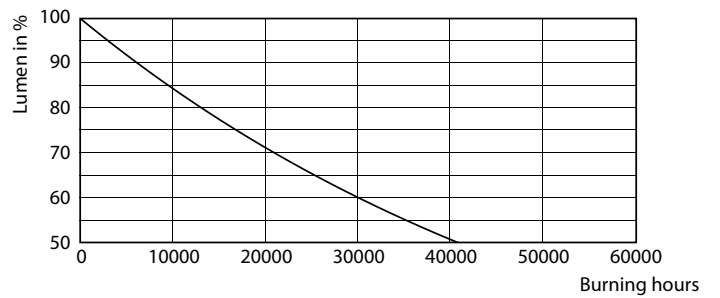

Photometric data

Spectral Power Distribution Colour - Ledtube DE 1200mm 19W 865 T8 G13

Lifetime

LifetimeVsTc

Life Expectancy Diagram

FailureRate

Lumen Maintenance Diagram - Ledtube DE 1200mm 19W 865 T8 G13

Ecofit LED tubes T8