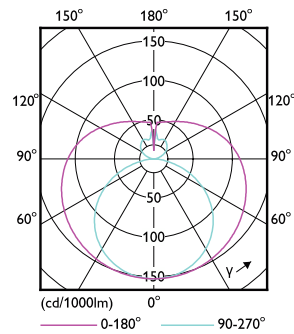

Dimensional drawing

Product

Ledtube DE 1200mm 19W 865 T8 G13

Photometric data

General uniform lighting - Ledtube DE 1200mm 19W 865 T8 G13

Light Distribution Diagram - Ledtube DE 1200mm 19W 865 T8 G13

Ecofit LED tubes T8

Photometric data

Spectral Power Distribution Colour - Ledtube DE 1200mm 19W 865 T8 G13

Lifetime

LifetimeVsTc

Life Expectancy Diagram

FailureRate

Lumen Maintenance Diagram - Ledtube DE 1200mm 19W 865 T8 G13

Ecofit LED tubes T8