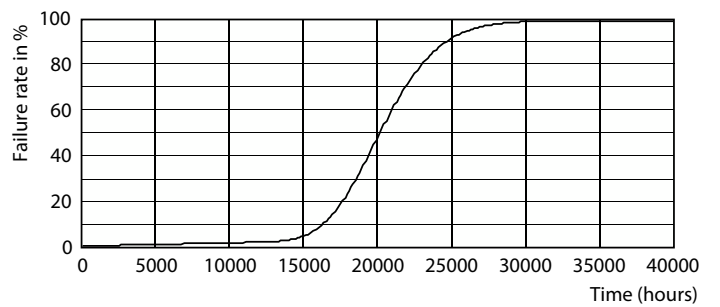

Photometric data

Spectral Power Distribution Colour - Ledtube DE 1200mm 19W 865 T8 G13

Lifetime

LifetimeVsTc

Life Expectancy Diagram

FailureRate

Lumen Maintenance Diagram - Ledtube DE 1200mm 19W 865 T8 G13

Ecofit LED tubes T8