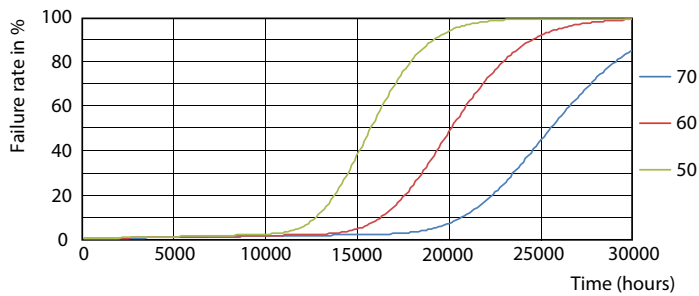

Photometric data

Spectral Power Distribution Colour - Ledtube DE 1200mm 19W 865 T8 G13

Lifetime

LifetimeVsTc

Life Expectancy Diagram

FailureRate

Lumen Maintenance Diagram - Ledtube DE 1200mm 19W 865 T8 G13

Ecofit LED tubes T8