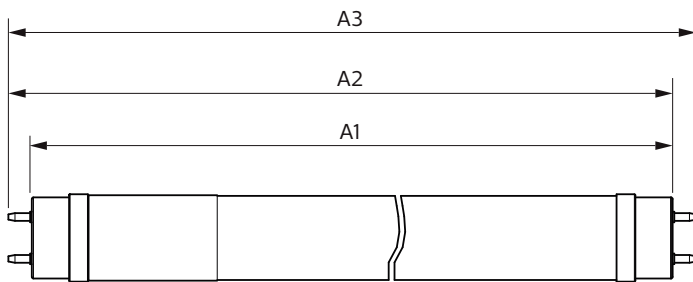

Ecofit LED tubes T8

Controls and Dimming

Dimmable	No

Mechanical and Housing

Bulb Finish	Frosted
Bulb Material	Glass
Product Length	1,200 mm
Bulb Shape	T8
Net Weight (Piece)	0.180 kg

Approval and Application

Energy Saving Product	Yes
Approval Marks	RoHS compliance
EU RoHS compliant	Yes

Ambient temperature range	-20 °C to 45 °C

Product Data

Order product name	Ledtube DE 1200mm 19W 865 T8 G13
Full product name	Ledtube DE 1200mm 19W 865 T8 G13
Full product code	871951428976500
Order code	929002474308
Material Nr. (12NC)	929002474308
Numerator - Quantity Per Pack	1
EAN/UPC - Product/Case	8719514289765
Numerator - Packs per outer box	20
EAN/UPC - Case	8719514289772

Dimensional drawing

Product

Ledtube DE 1200mm 19W 865 T8 G13

Photometric data