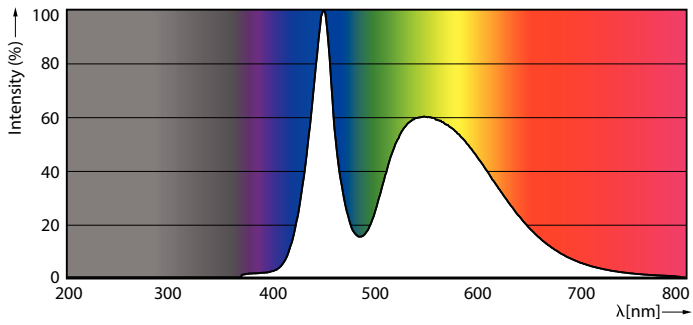

Product data

General Information	
Cap-Base	G13
Nominal lifetime	20,000 hour(s)
Switching Cycle	50,000
Lighting Technology	LEDtube
Light Technical	
Color Code	865 [CCT of 6500K]
Beam Angle (Nom)	240 degree(s)
Luminous Flux	2,000 lm
Color Designation	Cool Daylight
Correlated Color Temperature (Nom)	6500 K
Luminous Efficacy (rated) (Nom)	105 lm/W
Color Consistency	<6
Color rendering index (CRI)	80
LLMF At End Of Nominal Lifetime (Nom)	70 %

Photometric data

Spectral Power Distribution Colour - Ledtube DE 1200mm 19W 865 T8 G13

Lifetime

LifetimeVsTc

Life Expectancy Diagram

FailureRate

Lumen Maintenance Diagram - Ledtube DE 1200mm 19W 865 T8 G13

Ecofit LED tubes T8