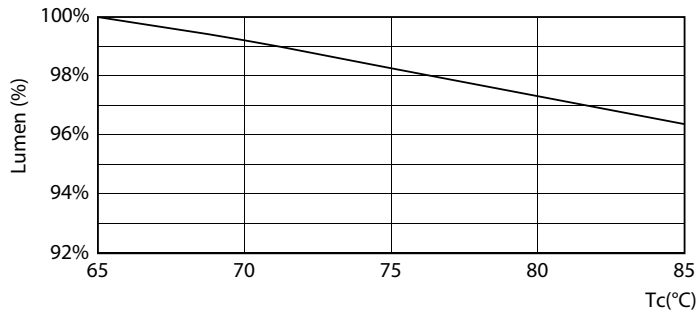

Ecofit LED tubes T8

Lifetime

Lumen Maintenance Diagram - Ledtube DE 1200mm 19W 865 T8 G13