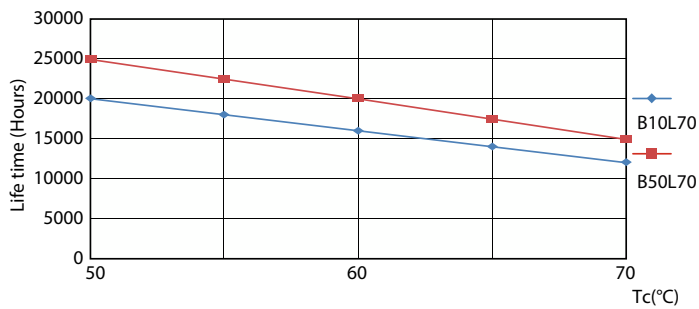

Product data

General Information	
Cap-Base	G13
Nominal lifetime	20,000 hour(s)
Switching Cycle	50,000
Lighting Technology	LEDtube
Light Technical	
Color Code	865 [CCT of 6500K]
Beam Angle (Nom)	240 degree(s)
Luminous Flux	2,000 lm
Color Designation	Cool Daylight
Correlated Color Temperature (Nom)	6500 K
Luminous Efficacy (rated) (Nom)	105 lm/W
Color Consistency	<6
Color rendering index (CRI)	80
LLMF At End Of Nominal Lifetime (Nom)	70 %

Photometric data

Spectral Power Distribution Colour - Ledtube DE 1200mm 19W 865 T8 G13

Lifetime

LifetimeVsTc

Life Expectancy Diagram

FailureRate

Lumen Maintenance Diagram - Ledtube DE 1200mm 19W 865 T8 G13

Ecofit LED tubes T8