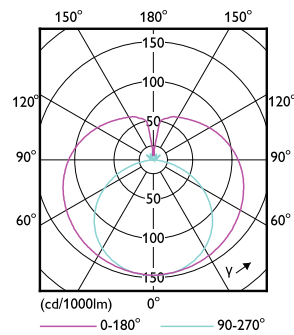

General uniform lighting - Ledtube DE 1200mm 19W 830 T8 G13 EG

Light Distribution Diagram - Ledtube DE 1200mm 19W 830 T8 G13 EG