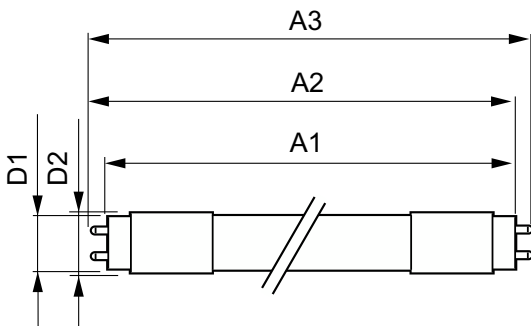

Ecofit LED tubes T8

Mechanical and Housing

Bulb Finish	Frosted
Bulb Material	Glass
Product Length	1,200 mm
Bulb Shape	T8
Net Weight (Piece)	0.180 kg

Approval and Application

Energy Saving Product	Yes
Approval Marks	RoHS compliance
EU RoHS compliant	Yes
Ambient temperature range	-20 to +45 °C

Application Conditions

Wireless Technology	Not applicable

Product Data

Order product name	Ledtube DE 1200mm 19W 830 T8 G13 EG
Full product name	Ledtube DE 1200mm 19W 830 T8 G13 EG
Full product code	872016924825000
Order code	929002467738
Material Nr. (12NC)	929002467738
Numerator - Quantity Per Pack	1
EAN/UPC - Product/Case	8720169248250
Numerator - Packs per outer box	20
EAN/UPC - Case	8720169248267

Dimensional drawing

Product	D1	D2	A1	A2	A3
Ledtube DE 1200mm 19W 830 T8 G13 EG	25.7 mm	28 mm	1,198.2 mm	1,205.3 mm	1,212.4 mm

Photometric data