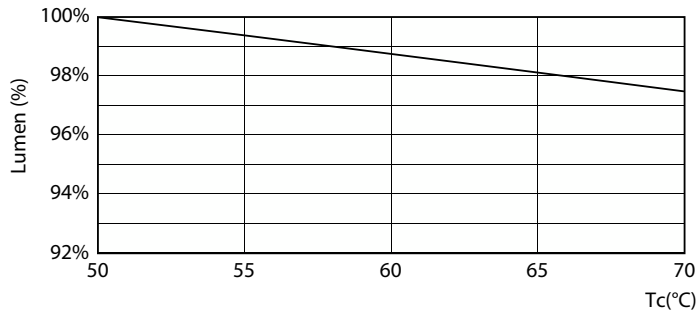

Lifetime

Lumen Maintenance Diagram - Ledtube DE 1200mm 19W 830 T8 G13 EG