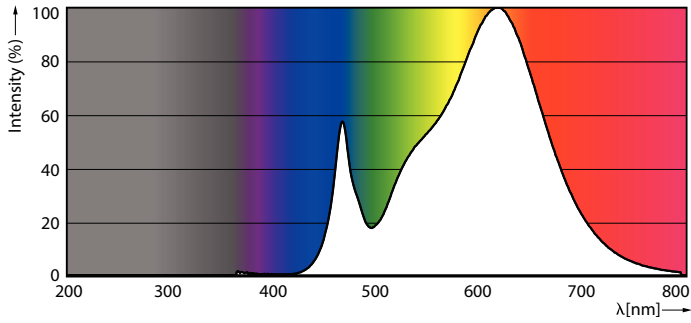

Ecofit LED tubes T8

Photometric data

Spectral Power Distribution Colour - Ledtube DE 1200mm 19W 830 T8 G13 EG