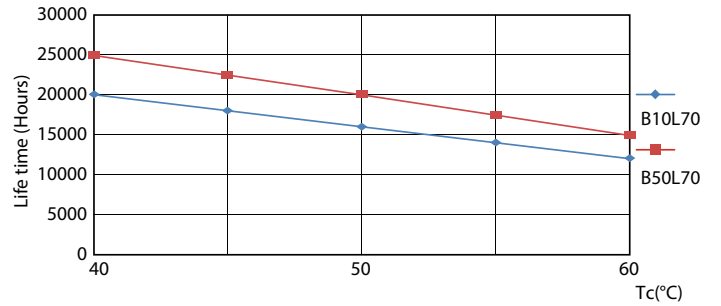

LifetimeVsTc