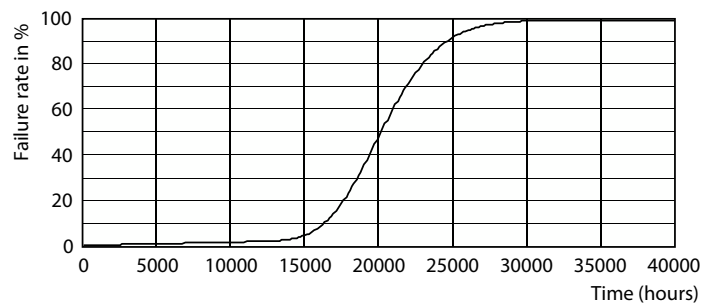

## Lifetime

Lumen Maintenance Diagram - Ledtube DE 1200mm 19W 830 T8 G13 EG

LifetimeVsTc

FailureRate

Life Expectancy Diagram