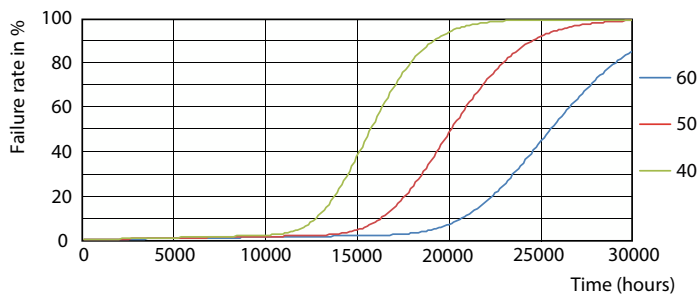

FailureRate