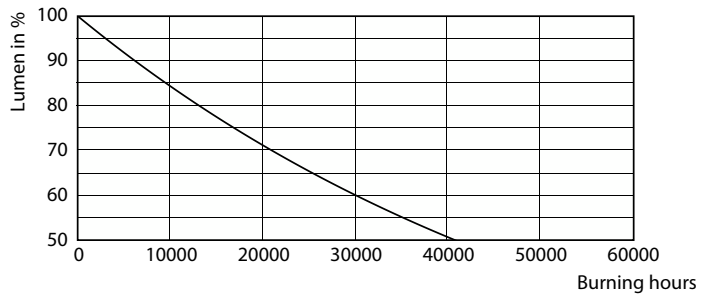

Ecofit LED tubes T8

Lifetime

Lumen Maintenance Diagram - Ledtube DE 1200mm 19W 830 T8 G13 EG