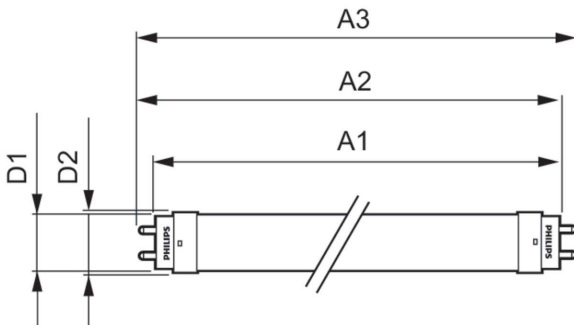

Ecofit LED tubes T8

Controls and Dimming

Dimmable	No

Mechanical and Housing

Bulb Finish	Frosted
Bulb Material	Glass
Product Length	1,500 mm
Bulb Shape	T8
Net Weight (Piece)	0.220 kg

Approval and Application

Energy Efficiency Class	F
Energy Saving Product	Yes
Approval Marks	RoHS compliance CE marking KEMA Keur certificate
Energy Consumption kWh/1000 h	23 kWh
EPREL Registration Number	491850
EU RoHS compliant	Yes
Flickering value (PstLM) - Flickering value as per EN 61000-3-3	0.1

Stroboscopic effect visibility measure (SVM)	0.3
Ambient temperature range	-20 °C to 45 °C

Application Conditions

Wireless Technology	Not applicable

Product Data

Order product name	Ecofit LEDtube 1500mm HO 23W 865 T8 S
Full product name	Ecofit LEDtube 1500mm HO 23W 865 T8 S
Full product code	871951426614800
Order code	929002446402
Material Nr. (12NC)	929002446402
Numerator - Quantity Per Pack	1
EAN/UPC - Product/Case	8719514266148
Numerator - Packs per outer box	20
EAN/UPC - Case	8719514266155

Dimensional drawing

Product	D1	D2	A1	A2	A3
Ecofit LEDtube 1500mm HO 23W 865 T8 S	25.7 mm	28 mm	1,498.5 mm	1,505.9 mm	1,513 mm

Photometric data