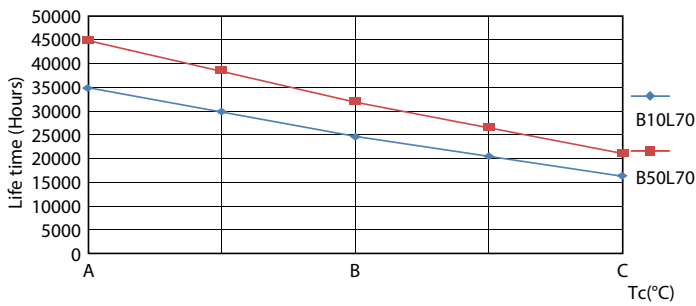

LEDtube 30K LifetimeVsTc