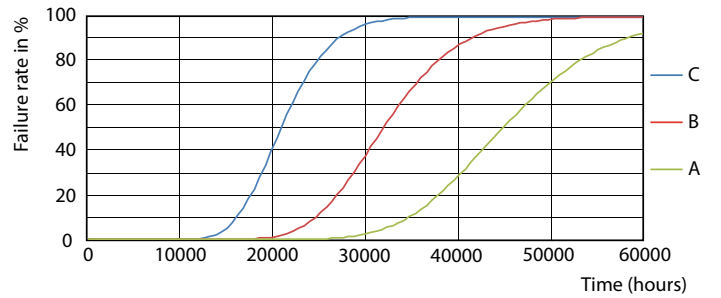

Lifetime

Life Expectancy Diagram