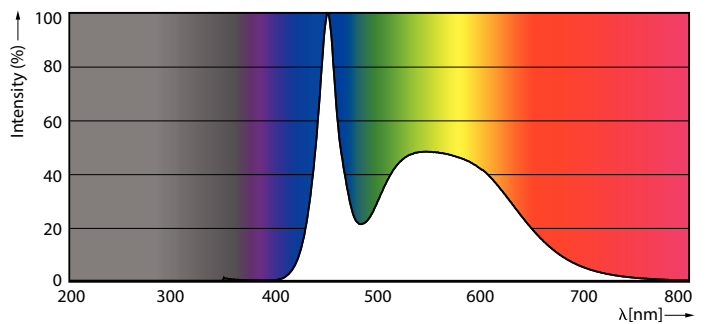

General uniform lighting - Ecofit LEDtube 1500mm HO 23W 865 T8 S

Spectral Power Distribution Colour - Ecofit LEDtube 1500mm HO 23W 865 T8 S