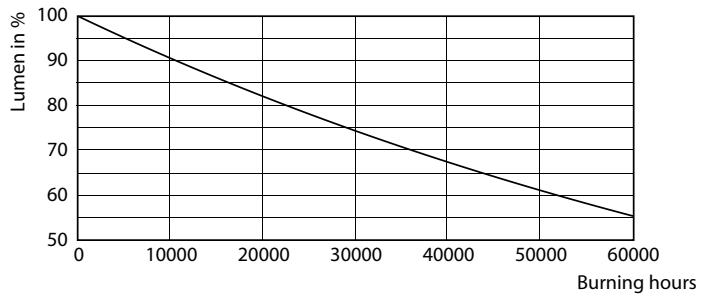

Ecofit LED tubes T8

Lifetime

Lumen Maintenance Diagram - Ecofit LEDtube 1500mm HO 23W 865 T8 S