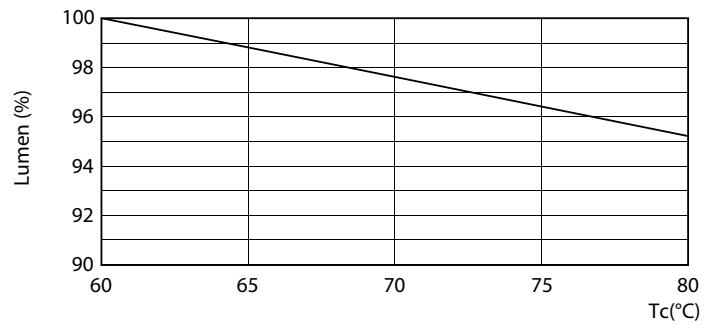

## Lifetime

Life Expectancy Diagram

LEDtube 30K LifetimeVsTc

LEDtube 30K FailureRate

Lumen Maintenance Diagram - Ecofit LEDtube 1500mm HO 23W 865 T8 S