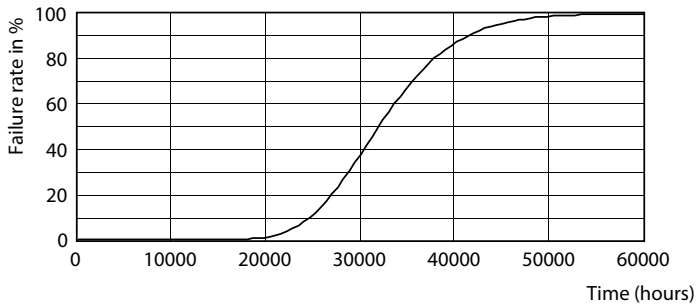

Lifetime

Life Expectancy Diagram