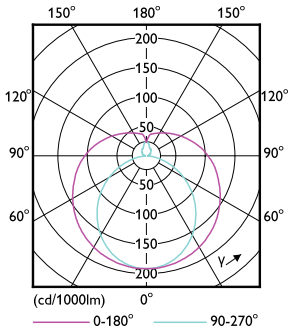

Ecofit LED tubes T8

Photometric data

Light Distribution Diagram - Ecofit LEDtube 1500mm HO 23W 865 T8 S