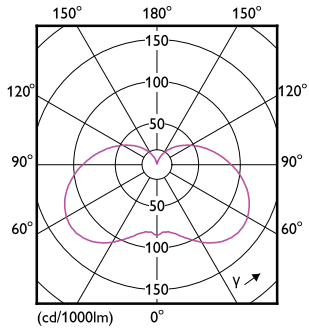

Standard LED candles & lusters

Dados fotométricos

Light Distribution Diagram - LED 3.5-40W E14/E27 6500K WV B35FRND 1PF