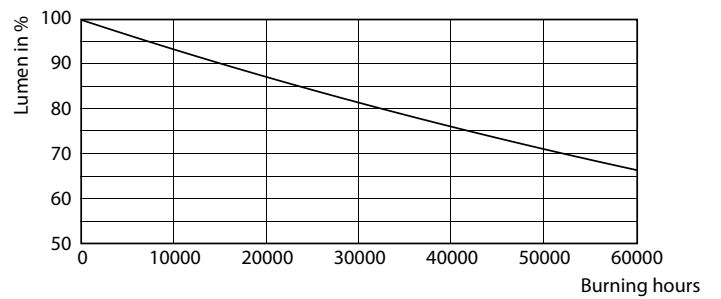

MASTER LED 燈管 Mains T5

光度数据

Spectral Power Distribution Colour - MAS LEDtube 1200mm HE 16.5W 830 T5

壽命

Life Expectancy Diagram

FailureRate

Lumen Maintenance Diagram - MAS LEDtube 1200mm HE 16.5W 830 T5

Lumen Maintenance Diagram - MAS LEDtube 1200mm HE 16.5W 830 T5