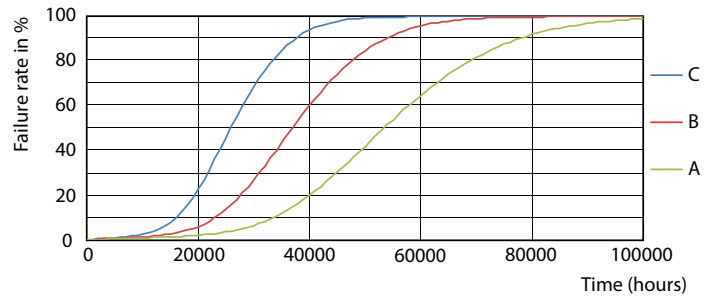

MASTER LED 燈管 Mains T5

光度数据

Spectral Power Distribution Colour - MAS LEDtube 1200mm HE 16.5W 830 T5

壽命

Life Expectancy Diagram

FailureRate

Lumen Maintenance Diagram - MAS LEDtube 1200mm HE 16.5W 830 T5

Lumen Maintenance Diagram - MAS LEDtube 1200mm HE 16.5W 830 T5

MASTER LED 燈管 Mains T5

壽命

LifetimeVsTc