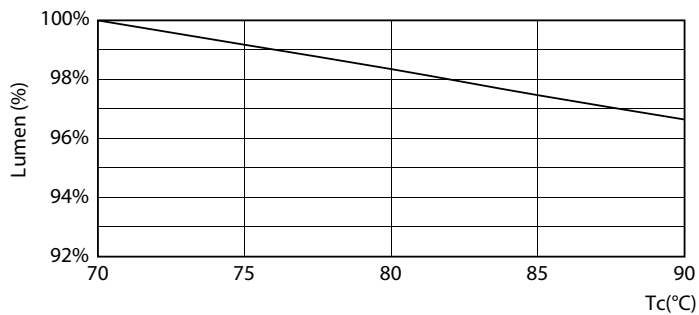

MASTER LED 燈管 Mains T5

光度数据

Spectral Power Distribution Colour - MAS LEDtube 1200mm HE 16.5W 830 T5

壽命

Life Expectancy Diagram

FailureRate

Lumen Maintenance Diagram - MAS LEDtube 1200mm HE 16.5W 830 T5

Lumen Maintenance Diagram - MAS LEDtube 1200mm HE 16.5W 830 T5