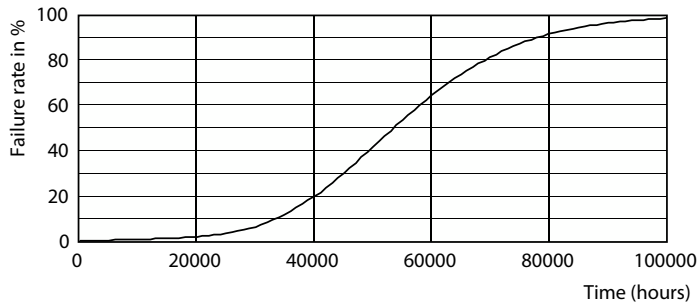

壽命

Life Expectancy Diagram