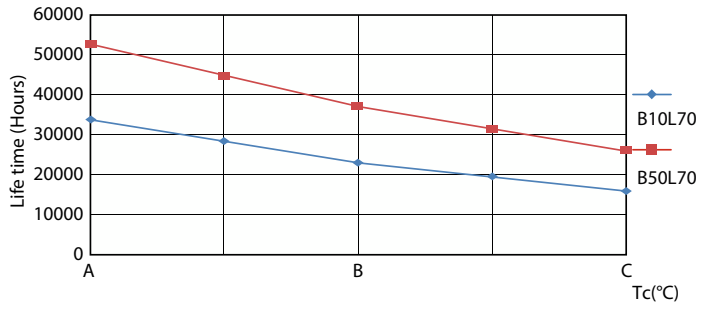

MASTER LED 燈管 Mains T5

光度数据

Spectral Power Distribution Colour - MAS LEDtube 1200mm HE 16.5W 830 T5

壽命

Life Expectancy Diagram

FailureRate

Lumen Maintenance Diagram - MAS LEDtube 1200mm HE 16.5W 830 T5

Lumen Maintenance Diagram - MAS LEDtube 1200mm HE 16.5W 830 T5

MASTER LED 燈管 Mains T5

壽命

LifetimeVsTc