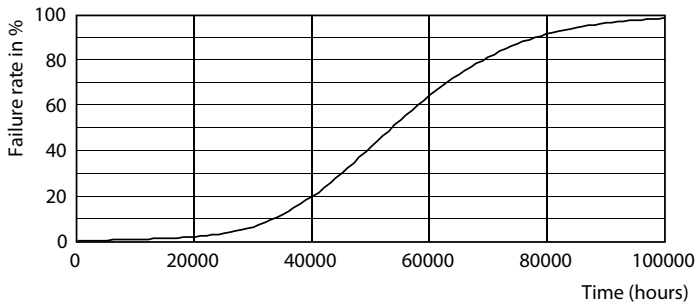

MASTER LED 燈管 Mains T5

光度数据

General uniform lighting - MAS LEDtube 600mm HE 8W 830 T5

壽命

Life Expectancy Diagram