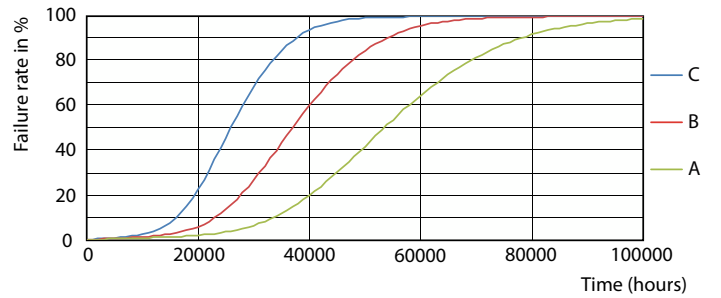

MASTER LED 燈管 Mains T5

光度数据

General uniform lighting - MAS LEDtube 600mm HE 8W 830 T5

壽命

Life Expectancy Diagram