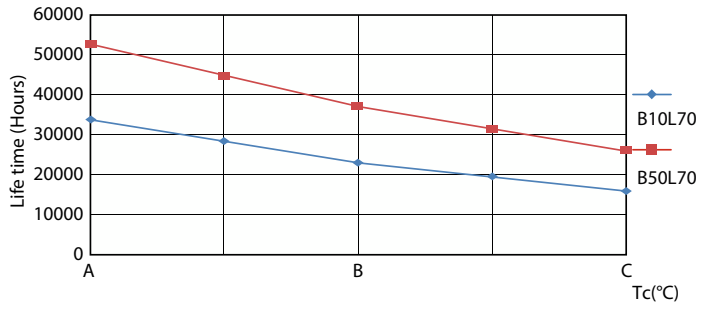

MASTER LED 燈管 Mains T5

光度数据

General uniform lighting - MAS LEDtube 600mm HE 8W 830 T5

壽命

Life Expectancy Diagram

Lumen Maintenance Diagram - MAS LEDtube 600mm HE 8W 830 T5

FailureRate

Lumen Maintenance Diagram - MAS LEDtube 600mm HE 8W 830 T5

MASTER LED 燈管 Mains T5

壽命

LifetimeVsTc