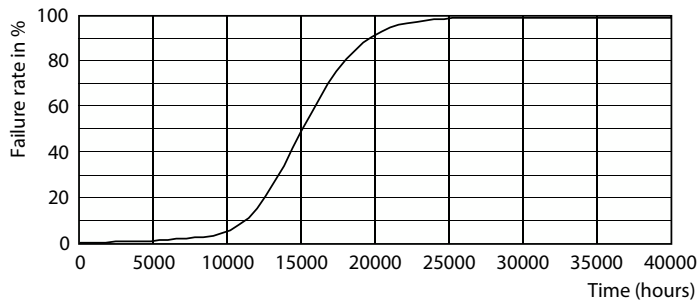

Levetid

Life Expectancy Diagram