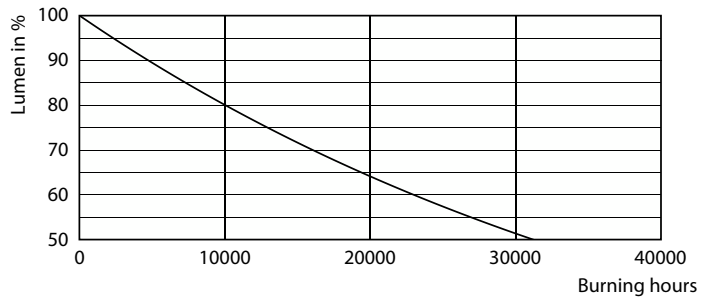

Lumen Maintenance Diagram - LED classic CM 50W A60 E27 WW CL D SRT4