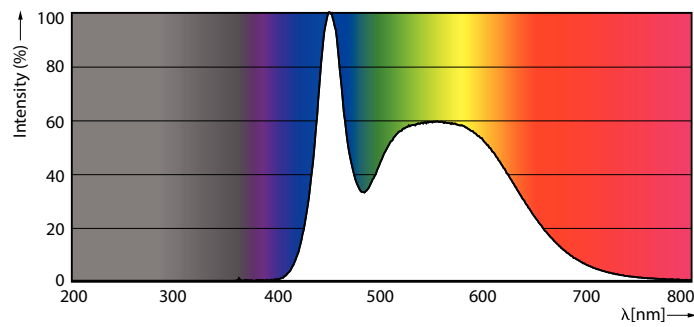

Photometric data

Spectral Power Distribution Colour - TForce Core HB 40W E27 865 GN3