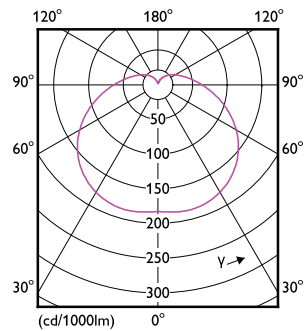

EU RoHS compliant	Yes
Ambient temperature range	-20 °C to 45 °C

Application Conditions

Wireless Technology	Not applicable
---------------------	----------------

Product Data

Order product name	TForce Core HB 40W E27 865 GN3
Full product name	TForce Core HB 40W E27 865 GN3
Full product code	871869978065400
Order code	929002408608
Material Nr. (12NC)	929002408608
Numerator - Quantity Per Pack	1
EAN/UPC - Product/Case	8718699780654
Numerator - Packs per outer box	6
EAN/UPC - Case	8718699780661

Dimensional drawing

Product	D	C
TForce Core HB 40W E27 865 GN3	118 mm	193 mm

Photometric data

Spectral Power Distribution Colour - TForce Core HB 40W E27 865 GN3

Light Distribution Diagram - TForce Core HB 40W E27 865 GN3