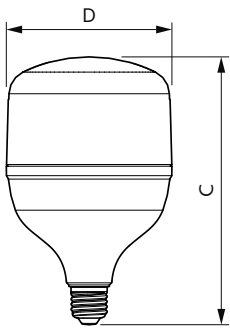

EU RoHS compliant	Yes
Ambient temperature range	-20 °C to 45 °C

Application Conditions

Wireless Technology	Not applicable
---------------------	----------------

Product Data

Order product name	TForce Core HB 40W E27 865 GN3
Full product name	TForce Core HB 40W E27 865 GN3
Full product code	871869978065400
Order code	929002408608
Material Nr. (12NC)	929002408608
Numerator - Quantity Per Pack	1
EAN/UPC - Product/Case	8718699780654
Numerator - Packs per outer box	6
EAN/UPC - Case	8718699780661

Dimensional drawing

Product	D	C
TForce Core HB 40W E27 865 GN3	118 mm	193 mm

Photometric data

Spectral Power Distribution Colour - TForce Core HB 40W E27 865 GN3

Light Distribution Diagram - TForce Core HB 40W E27 865 GN3