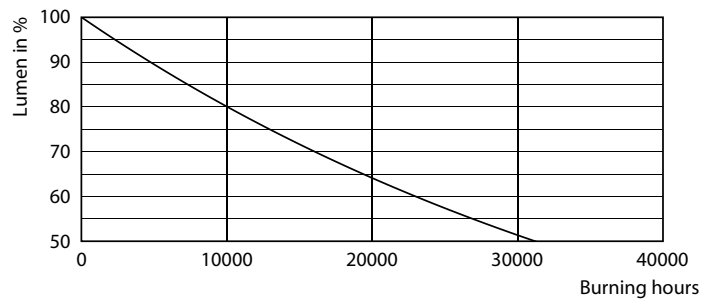

Luminous Efficacy (rated) (Nom)	100.00 lm/W
Color Consistency	<6
Color rendering index (CRI)	80
LLMF At End Of Nominal Lifetime (Nom)	70 %
Operating and Electrical	
Line Frequency	50 to 60 Hz
Input Frequency	50 to 60 Hz
Power Consumption	40 W
Lamp Current (Nom)	330 mA
Starting Time (Nom)	0.5 s
Warm-up time to 60% light	0.5 s
Power Factor (Fraction)	0.5

TrueForce Core LED Industrial and Retail (Highbay – HPI/SON/HPL)

Photometric data

Technical Parameters 43
Page 11

General uniform lighting - TForce Core HB 40W E27 865 GN3

Lifetime

Life Expectancy Diagram

Lumen Maintenance Diagram - TForce Core HB 40W E27 865 GN3