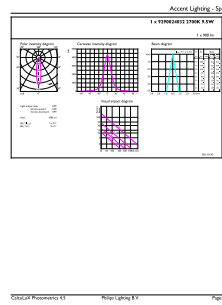

Application Conditions

Wireless Technology Not applicable

Product Data

Order product name	LEDspot 70W PAR30S 827 100-240V 25D ND
Full product name	LEDspot 70W PAR30S 827 100-240V 25D ND
Full product code	871869977469100
Order code	929002403212

Photometric data

Spectral Power Distribution Colour - LEDspot 70W PAR30S 827 100-240V 25D ND

Accent Lighting Spots - LEDspot 70W PAR30S 827 100-240V 25D ND

Light Distribution Diagram - LEDspot 70W PAR30S 827 100-240V 25D ND