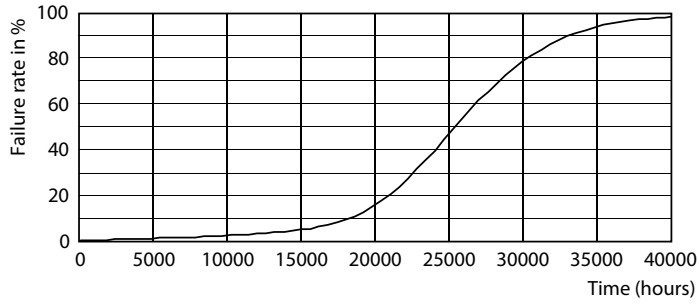

LED PAR30 S/L

Lifetime

Life Expectancy Diagram

Lumen Maintenance Diagram - LEDspot 70W PAR30S 827 100-240V 25D ND