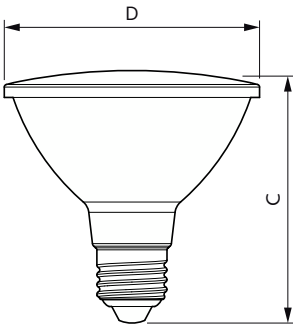

LED PAR30 S/L

Application Conditions

Wireless Technology Not applicable

Product Data

Order product name	LEDspot 70W PAR30S 827 100-240V 25D ND
Full product name	LEDspot 70W PAR30S 827 100-240V 25D ND
Full product code	871869977469100
Order code	929002403212

Material Nr. (12NC)	929002403212
Numerator - Quantity Per Pack	1
EAN/UPC - Product/Case	8718699774691
Numerator - Packs per outer box	6
EAN/UPC - Case	8718699774707

Dimensional drawing

Product	D	C
LEDspot 70W PAR30S 827 100-240V 25D ND	97 mm	97 mm