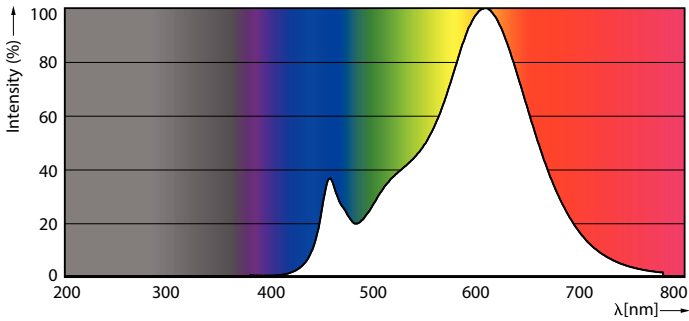

Photometric data

Spectral Power Distribution Colour - LEDspot 70W PAR30S 827 100-240V 25D ND