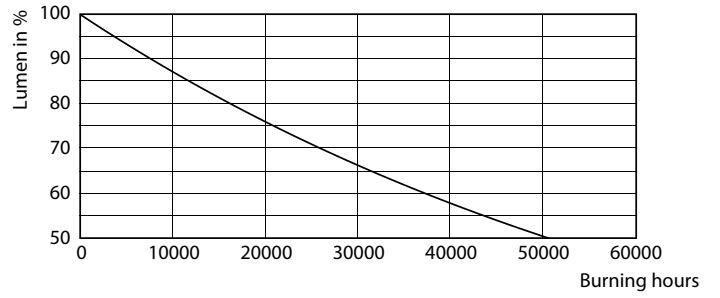

LED PAR30 S/L

Lifetime

Life Expectancy Diagram

Lumen Maintenance Diagram - LEDspot 70W PAR30S 827 100-240V 25D ND