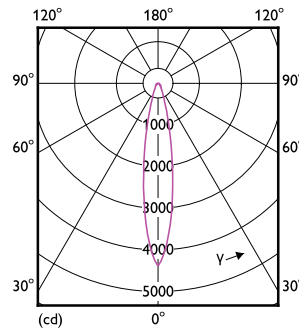

Light Distribution Diagram - LEDspot 70W PAR30S 827 100-240V 25D ND