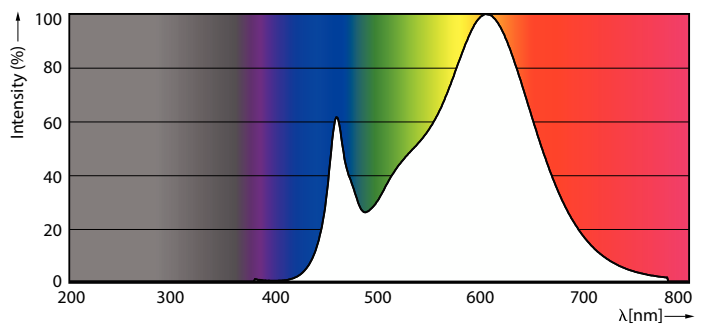

General uniform lighting - CorePro LEDcapsuleLV 1.8-20W GY6.35 830

Spectral Power Distribution Colour - CorePro LEDcapsuleLV 1.8-20W GY6.35 830