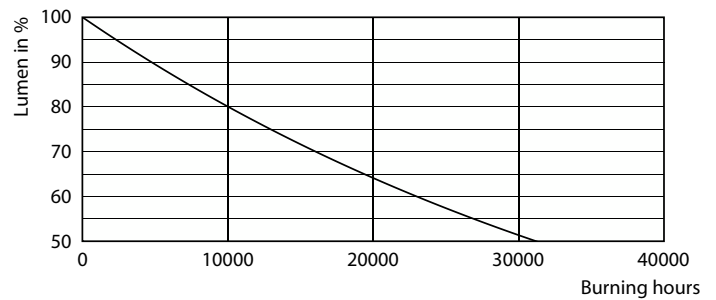

CorePro LED capsule LV

Photometric data

Light Distribution Diagram - CorePro LEDcapsuleLV 1.8-20W GY6.35 830

Lifetime

Life Expectancy Diagram

Lumen Maintenance Diagram - CorePro LEDcapsuleLV 1.8-20W GY6.35 830