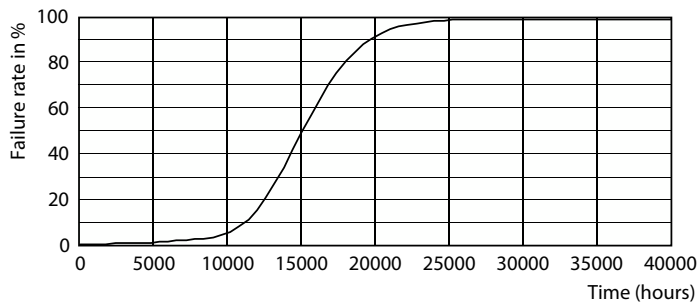

Lifetime

Life Expectancy Diagram