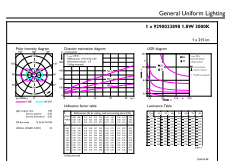

Dimensional drawing

Product	D	C
CorePro LEDcapsuleLV 1.8-20W GY6.35 830	13 mm	35 mm

Photometric data

General uniform lighting - CorePro LEDcapsuleLV 1.8-20W GY6.35 830

Spectral Power Distribution Colour - CorePro LEDcapsuleLV 1.8-20W GY6.35 830