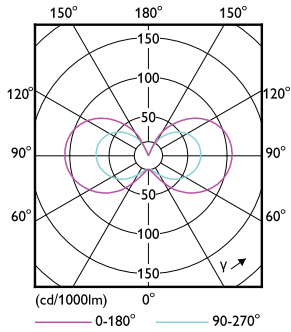

Dimensional drawing

Product	D	C
CorePro LEDcapsuleLV 1.8-20W GY6.35 830	13 mm	35 mm

Photometric data

General uniform lighting - CorePro LEDcapsuleLV 1.8-20W GY6.35 830

Spectral Power Distribution Colour - CorePro LEDcapsuleLV 1.8-20W GY6.35 830

CorePro LED capsule LV

Photometric data

Light Distribution Diagram - CorePro LEDcapsuleLV 1.8-20W GY6.35 830

Lifetime

Life Expectancy Diagram

Lumen Maintenance Diagram - CorePro LEDcapsuleLV 1.8-20W GY6.35 830