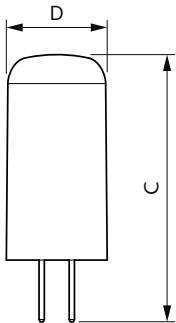

Dimensional drawing

Product	D	C
CorePro LEDcapsuleLV 1.8-20W GY6.35 830	13 mm	35 mm

Photometric data

General uniform lighting - CorePro LEDcapsuleLV 1.8-20W GY6.35 830

Spectral Power Distribution Colour - CorePro LEDcapsuleLV 1.8-20W GY6.35 830