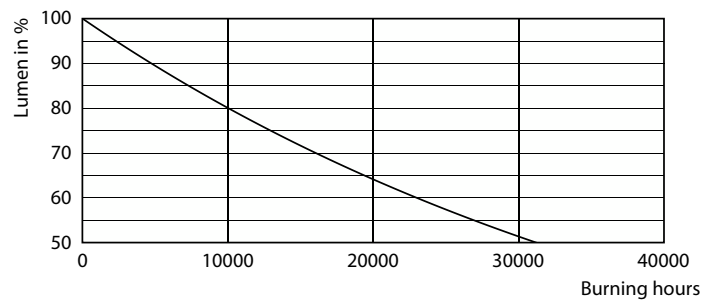

Lumen Maintenance Diagram - CorePro LEDcapsuleLV 1.8-20W GY6.35 827