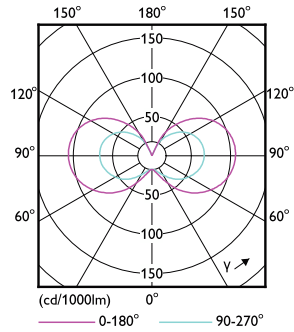

CorePro LEDcapsule LV

Fotometriska data

Light Distribution Diagram - CorePro LEDcapsuleLV 1.8-20W GY6.35 827