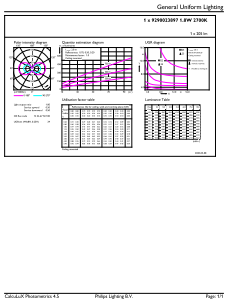

Målskisse

Product	D	C
CorePro LEDcapsuleLV 1.8-20W GY6.35 827	13 mm	35 mm

CorePro LED capsule LV

Fotometriske data

General uniform lighting - CorePro LEDcapsuleLV 1.8-20W GY6.35 827

Light Distribution Diagram - CorePro LEDcapsuleLV 1.8-20W GY6.35 827