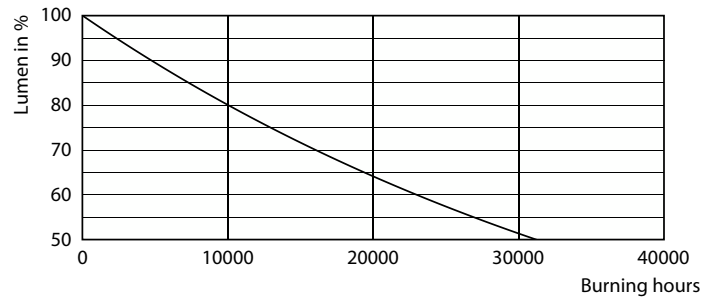

Lumen Maintenance Diagram - CorePro LEDcapsuleLV 1.8-20W GY6.35 827