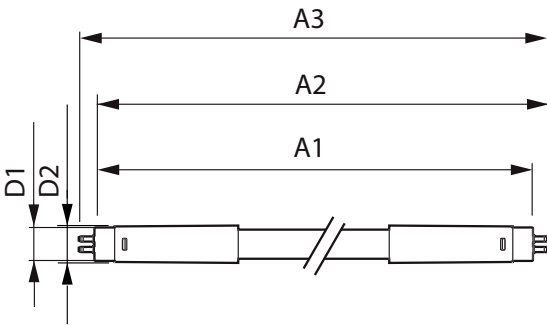

### Mechanical and Housing

Bulb Finish	Frosted
Bulb Material	Glass
Product Length	1,200 mm
Bulb Shape	T5
Net Weight (Piece)	0.191 kg

### Dimensional drawing

Product	D1	D2	A1	A2	A3
MAS Ledtube 1200mm HO 16W 840 T5 DC	15.8 mm	19 mm	1,149 mm	1,156.1 mm	1,163.2 mm