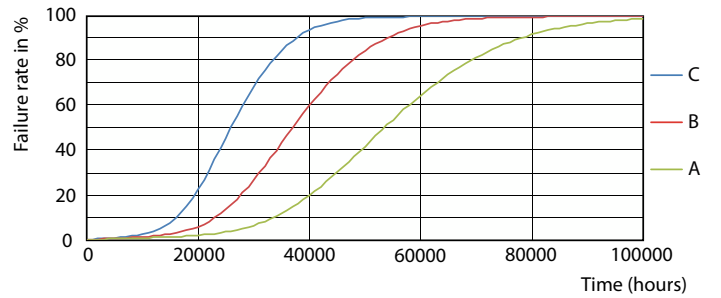

Other LED tube

Photometric data

General uniform lighting - MAS Ledtube 1200mm HO 16W 840 T5 DC

Lifetime

Life Expectancy Diagram