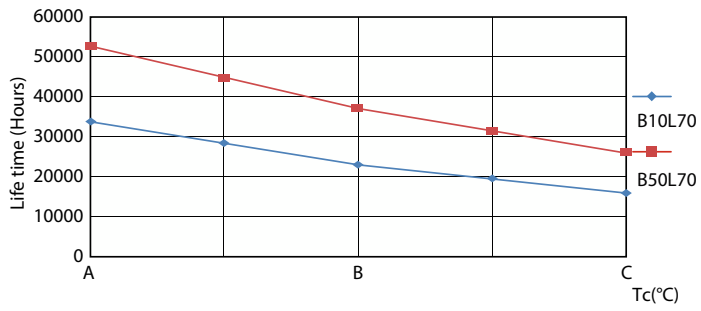

Other LED tube

Lifetime

LifetimeVsTc