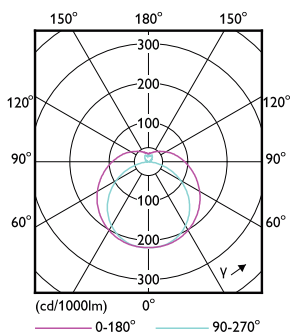

### Dimensional drawing

Product	D1	D2	A1	A2	A3
MAS Ledtube 1200mm HO 16W 840 T5 DC	15.8 mm	19 mm	1,149 mm	1,156.1 mm	1,163.2 mm

### Photometric data

Light Distribution Diagram - MAS Ledtube 1200mm HO 16W 840 T5 DC

Spectral Power Distribution Colour - MAS Ledtube 1200mm HO 16W 840 T5 DC