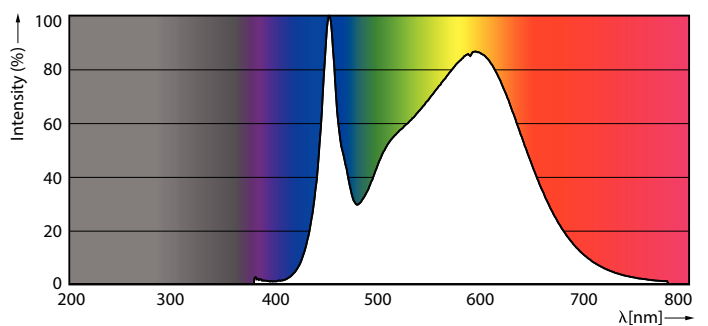

### Photometric data

Light Distribution Diagram - MAS Ledtube 1200mm HO 16W 840 T5 DC

Spectral Power Distribution Colour - MAS Ledtube 1200mm HO 16W 840 T5 DC