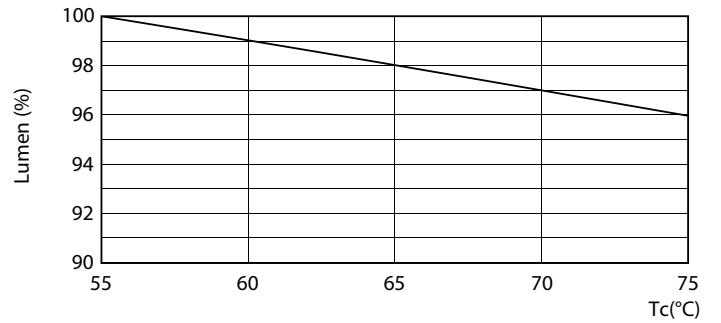

## Lifetime

Life Expectancy Diagram

Lumen Maintenance Diagram - MAS Ledtube 1200mm HO 16W 840 T5 DC

FailureRate

Lumen Maintenance Diagram - MAS Ledtube 1200mm HO 16W 840 T5 DC