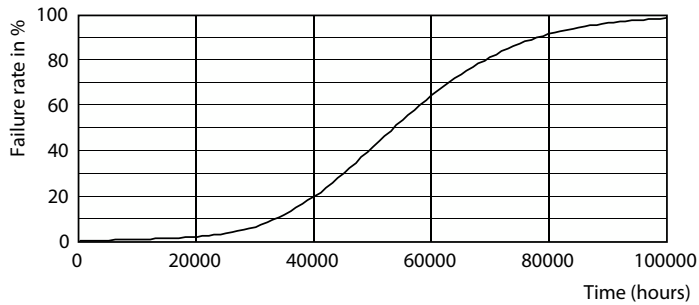

Other LED tube

Photometric data

General uniform lighting - MAS Ledtube 1200mm HO 16W 840 T5 DC

Lifetime

Life Expectancy Diagram