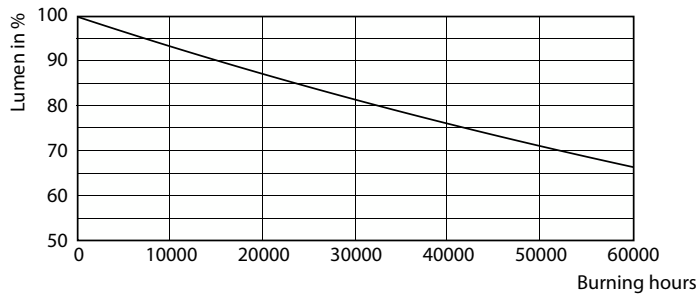

Lumen Maintenance Diagram - MAS Ledtube 1200mm HO 16W 840 T5 DC