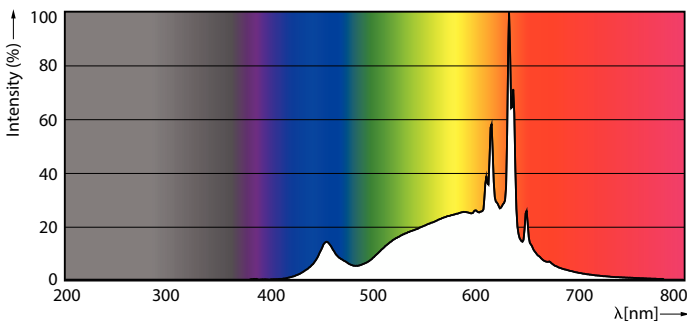

Product data

General Information	
Cap-Base	E26
Nominal lifetime	25,000 hour(s)
Switching Cycle	50,000
Lighting Technology	LEDbulb
Light Technical	
Color Code	927 [CCT of 2700K]
Beam Angle (Nom)	200 degree(s)
Luminous Flux	1,100 lm
Color Designation	Warm White (WW)
Correlated Color Temperature (Nom)	2700 K
Luminous Efficacy (rated) (Nom)	90 lm/W
Color Consistency	<4
Color rendering index (CRI)	90

Dimensional drawing

Product	D	C
12.2A19/COR/927/FR/P/E26/DIM/T20 6/1CT	60 mm	112 mm

Photometric data

Spectral Power Distribution Colour - 12.2A19/COR/927/FR/P/E26/DIM/T20 6/1CT

General uniform lighting - 12.2A19/COR/927/FR/P/E26/DIM/T20 6/1CT