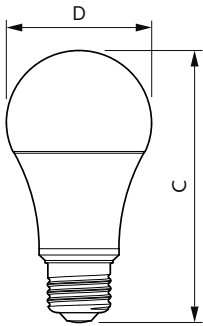

Order product name	12.2A19/COR/927/FR/P/E26/DIM/T20 6/1CT
Full product name	12.2A19/COR/927/FR/P/E26/DIM/T20 6/1CT
Order code	929002385204
Material Nr. (12NC)	929002385204
Numerator - Quantity Per Pack	1
EAN/UPC - Product/Case	046677561031
Numerator - Packs per outer box	6
EAN/UPC - Case	50046677561036

Dimensional drawing

Product	D	C
12.2A19/COR/927/FR/P/E26/DIM/T20 6/1CT	60 mm	112 mm

Photometric data

Spectral Power Distribution Colour - 12.2A19/COR/927/FR/P/E26/DIM/T20 6/1CT

General uniform lighting - 12.2A19/COR/927/FR/P/E26/DIM/T20 6/1CT