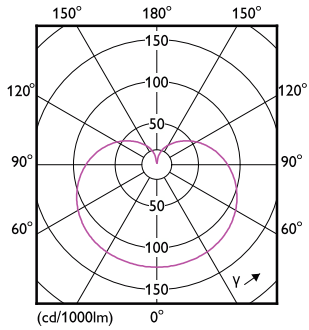

Dimensional drawing

Product	D	C
12.2A19/COR/927/FR/P/E26/DIM/T20 6/1CT	60 mm	112 mm

Photometric data

Spectral Power Distribution Colour - 12.2A19/COR/927/FR/P/E26/DIM/T20 6/1CT

General uniform lighting - 12.2A19/COR/927/FR/P/E26/DIM/T20 6/1CT

CorePro Plastic (Dimmable) A-Shape Lamps

Photometric data

Light Distribution Diagram - 12.2A19/COR/927/FR/P/E26/DIM/T20 6/1CT

Lifetime

Life Expectancy Diagram

Lumen Maintenance Diagram - 12.2A19/COR/927/FR/P/E26/DIM/T20 6/1CT