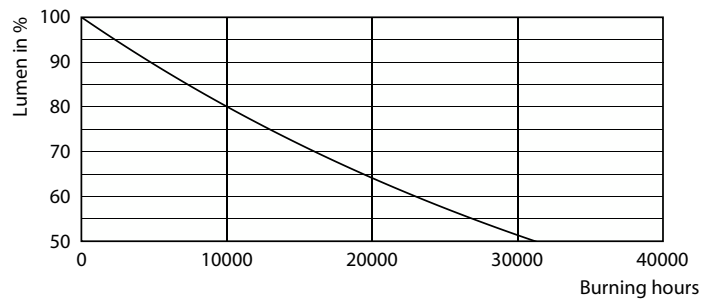

Classic filament LED bulbs

Photometric data

General uniform lighting - LEDclassic 11W ST64 E27 smoky ND RFSRT4

Lifetime

Lumen Maintenance Diagram - LEDclassic 11W ST64 E27 smoky ND RFSRT4