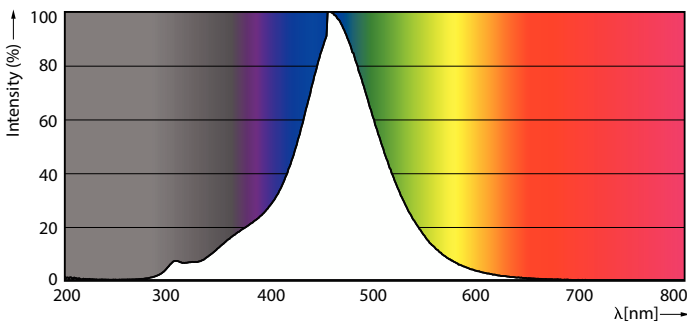

Photometric data

Spectral Power Distribution Colour - LEDclassic 11W ST64 E27 smoky ND RFSRT4