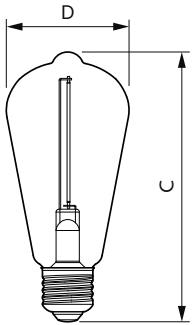

Classic filament LED bulbs

Controls and Dimming

Dimmable	No
----------	----

Mechanical and Housing

Bulb Finish	smoky
Bulb Material	Glass
Overall length	143 mm
Overall width	64 mm
Overall height	143 mm
Dimensions (Height x Width x Depth)	143 x 64 x 143 mm
Bulb Shape	ST64
Net Weight (Piece)	0.044 kg

Dimensional drawing

Product	D	C
LEDclassic 11W ST64 E27 smoky ND RFSRT4	64 mm	143 mm

Photometric data

Spectral Power Distribution Colour - LEDclassic 11W ST64 E27 smoky ND RFSRT4

Light Distribution Diagram - LEDclassic 11W ST64 E27 smoky ND RFSRT4