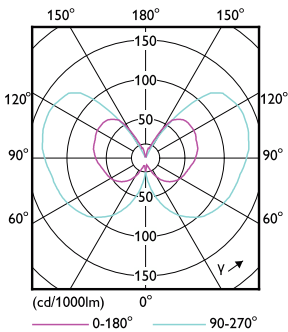

Classic filament LED bulbs

Controls and Dimming

Dimmable	No
----------	----

Mechanical and Housing

Bulb Finish	smoky
Bulb Material	Glass
Overall length	143 mm
Overall width	64 mm
Overall height	143 mm
Dimensions (Height x Width x Depth)	143 x 64 x 143 mm
Bulb Shape	ST64
Net Weight (Piece)	0.044 kg

Dimensional drawing

Product	D	C
LEDclassic 11W ST64 E27 smoky ND RFSRT4	64 mm	143 mm

Photometric data

Spectral Power Distribution Colour - LEDclassic 11W ST64 E27 smoky ND RFSRT4

Light Distribution Diagram - LEDclassic 11W ST64 E27 smoky ND RFSRT4