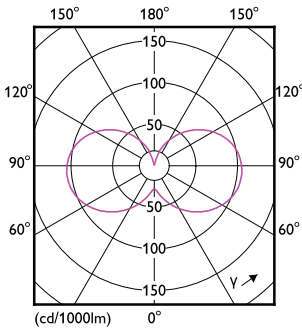

CorePro LED capsule MV

Mechanical and Housing	
Bulb Shape	Capsule
Net Weight (Piece)	0.004 kg
Approval and Application	
EU RoHS compliant	Yes
Ambient temperature range	-20 to +35 °C
Application Conditions	
Wireless Technology	Not applicable
Product Data	
Order product name	LEDCapsule 40W G9 865 WV ND

Dimensional drawing

Product	D	C
LEDCapsule 40W G9 865 WV ND	18.3 mm	58.8 mm

Photometric data

Spectral Power Distribution Colour - LEDCapsule 40W G9 865 WV ND

Light Distribution Diagram - LEDCapsule 40W G9 865 WV ND