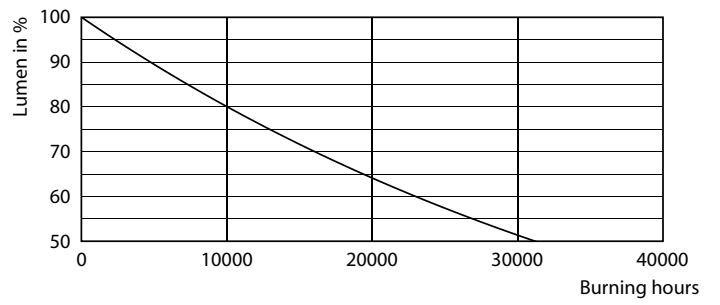

Lumen Maintenance Diagram - LEDCapsule 40W G9 865 WV ND