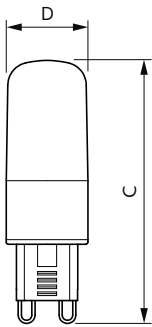

Dimensional drawing

Product	D	C
LEDCapsule 40W G9 865 WV ND	18.3 mm	58.8 mm

Photometric data

Spectral Power Distribution Colour - LEDCapsule 40W G9 865 WV ND

Light Distribution Diagram - LEDCapsule 40W G9 865 WV ND