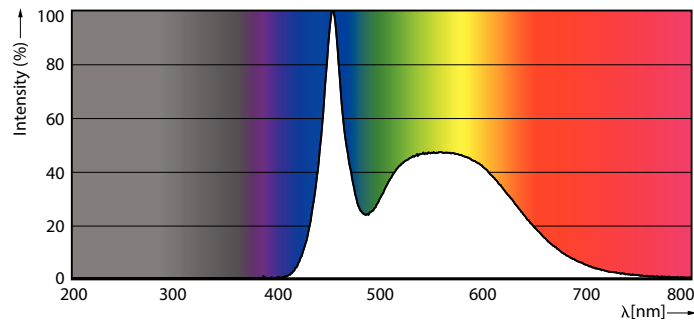

CorePro LED capsule MV

Mechanical and Housing	
Bulb Shape	Capsule
Net Weight (Piece)	0.004 kg
Approval and Application	
EU RoHS compliant	Yes
Ambient temperature range	-20 to +35 °C
Application Conditions	
Wireless Technology	Not applicable
Product Data	
Order product name	LEDCapsule 40W G9 865 WV ND

Full product name	LEDCapsule 40W G9 865 WV ND
Full product code	871869976924600
Order code	929002380211
Material Nr. (12NC)	929002380211
Numerator - Quantity Per Pack	1
EAN/UPC - Product/Case	8718699769246
Numerator - Packs per outer box	6
EAN/UPC - Case	8718699769253

Dimensional drawing

Product	D	C
LEDCapsule 40W G9 865 WV ND	18.3 mm	58.8 mm

Photometric data

Spectral Power Distribution Colour - LEDCapsule 40W G9 865 WV ND