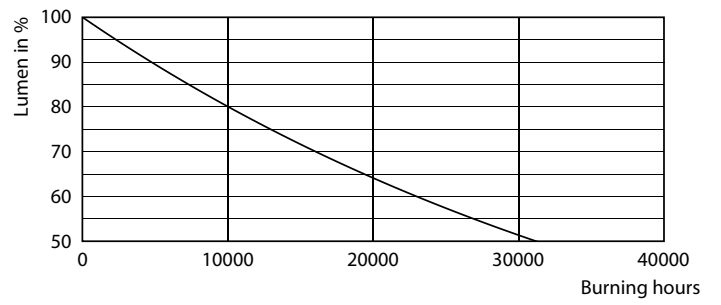

Lumen Maintenance Diagram - LEDCapsule 40W G9 827 WV ND