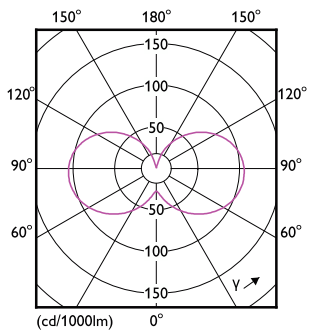

CorePro LED capsule MV

Mechanical and Housing	
Bulb Shape	Capsule
Net Weight (Piece)	0.004 kg
Approval and Application	
EU RoHS compliant	Yes
Ambient temperature range	-20 to +35 °C
Product Data	
Order product name	LEDCapsule 40W G9 827 WV ND

Dimensional drawing

Product	D	C
LEDCapsule 40W G9 827 WV ND	18.3 mm	58.8 mm

Photometric data

Light Distribution Diagram - LEDCapsule 40W G9 827 WV ND

Spectral Power Distribution Colour - LEDCapsule 40W G9 827 WV ND