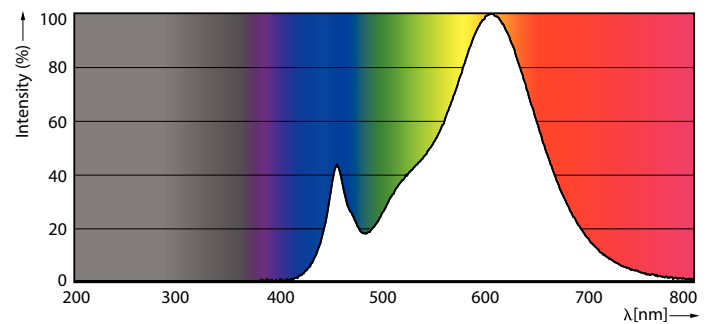

Spectral Power Distribution Colour - LEDCapsule 40W G9 827 WV ND