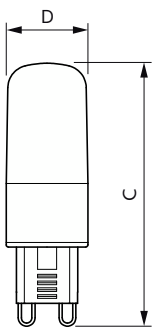

Product data

General Information	
Cap-Base	G9
Nominal lifetime	15,000 hour(s)
Switching Cycle	50,000
Lighting Technology	LEDspot
Warranty period	1 years
Light Technical	
Color Code	827 [CCT of 2700K]
Luminous Flux	300 lm
Color Designation	Warm White (WW)
Correlated Color Temperature (Nom)	2700 K
Luminous Efficacy (rated) (Nom)	100.00 lm/W
Color Consistency	<6
Color rendering index (CRI)	80
LLMF At End Of Nominal Lifetime (Nom)	70 %

Dimensional drawing

Product	D	C
LEDCapsule 40W G9 827 WV ND	18.3 mm	58.8 mm

Photometric data

Light Distribution Diagram - LEDCapsule 40W G9 827 WV ND

Spectral Power Distribution Colour - LEDCapsule 40W G9 827 WV ND