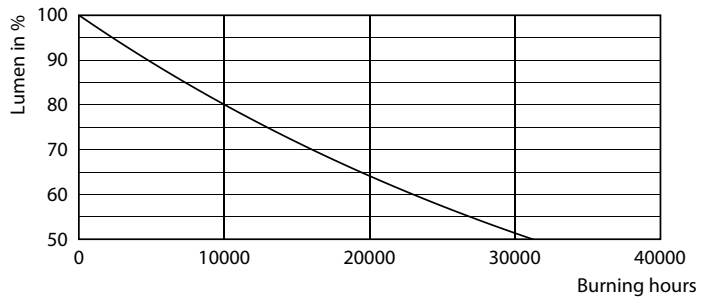

Ecofit LED tubes T8

Lifetime

Lumen Maintenance Diagram - Ledtube DE 600mm 9W 900lm 765 T8 G13