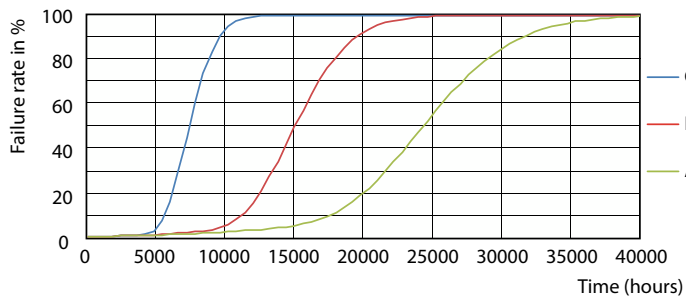

Ecofit LED tubes T8

Photometric data

General uniform lighting - Ledtube DE 600mm 9W 900lm 765 T8 G13

Lifetime