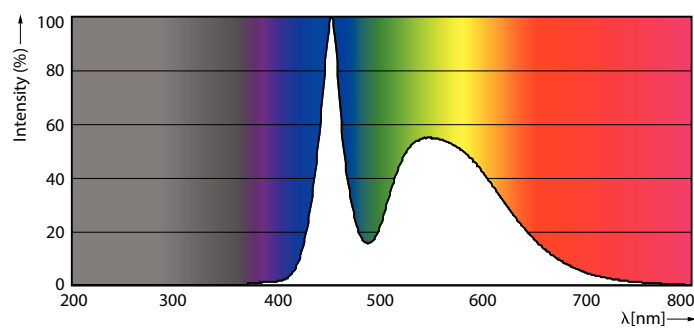

Photometric data

Spectral Power Distribution Colour - Ledtube DE 600mm 9W 900lm 765 T8 G13