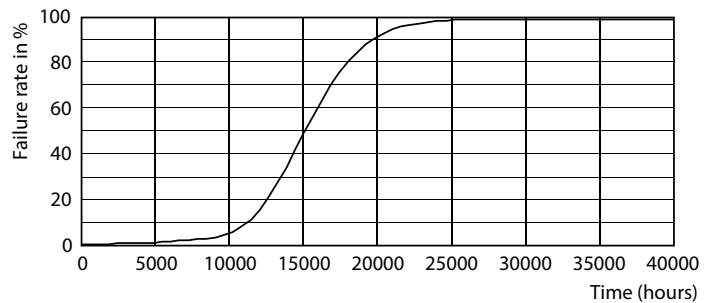

Life Expectancy Diagram

Ecofit LED tubes T8

Photometric data

General uniform lighting - Ledtube DE 600mm 9W 900lm 765 T8 G13

Lifetime