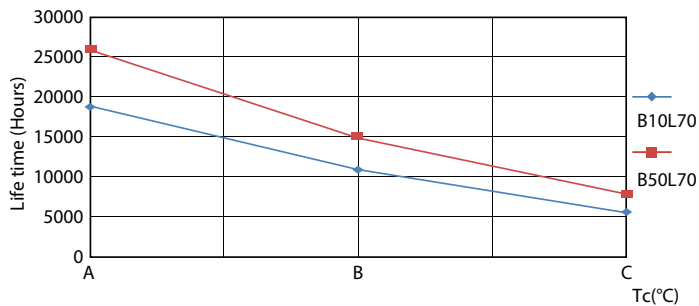

LEDtube 15K FailureRate

LEDtube 15K LifetimeVsTc