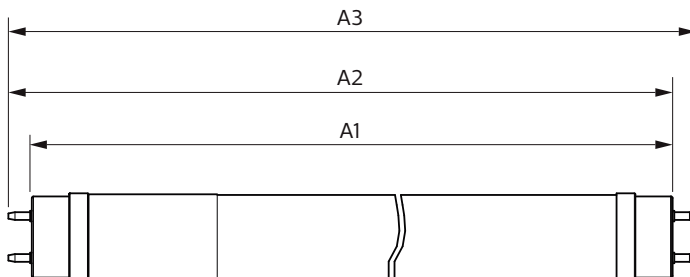

Ecofit LED tubes T8

Overall width	28 mm
Overall height	604 mm
Dimensions (Height x Width x Depth)	604 x 28 x 604 mm
Bulb Shape	T8
Net Weight (Piece)	0.090 kg

Approval and Application

Energy Saving Product	Yes
Approval Marks	RoHS compliance KEMA Keur certificate
Energy Consumption kWh/1000 h	9 kWh
EU RoHS compliant	Yes
EyeComfort	Yes
LED Innovations	EyeComfort
Ambient temperature range	-20 °C to 45 °C

Application Conditions

Wireless Technology	Not applicable

Product Data

Order product name	Ledtube DE 600mm 9W 900lm 765 T8 G13
Full product name	Ledtube DE 600mm 9W 900lm 765 T8 G13
Full product code	871869976009000
Order code	929002375208
Material Nr. (12NC)	929002375208
Numerator - Quantity Per Pack	1
EAN/UPC - Product/Case	8718699760090
Numerator - Packs per outer box	20
EAN/UPC - Case	8718699760106

Dimensional drawing

Product	D1	D2	A1	A2	A3
Ledtube DE 600mm 9W 900lm 765 T8 G13	25.7 mm	28 mm	588.5 mm	595.5 mm	602.5 mm