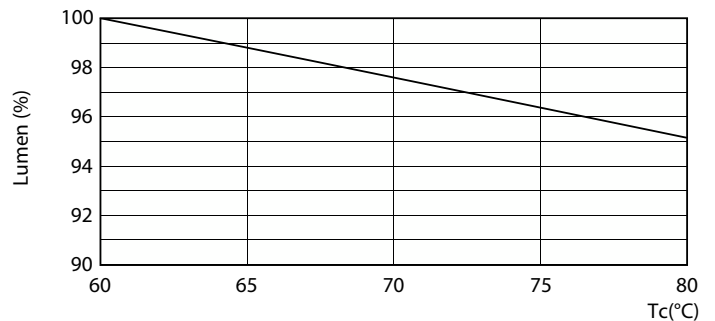

Lumen Maintenance Diagram - Ledtube DE 600mm 9W 900lm 765 T8 G13