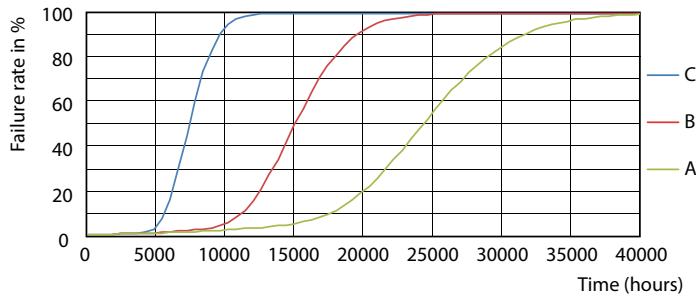

Light Distribution Diagram - Ledtube DE 600mm 9W 900lm 765 T8 G13

Ecofit LED tubes T8

Photometric data

General uniform lighting - Ledtube DE 600mm 9W 900lm 765 T8 G13

Lifetime

LEDtube 15K FailureRate

Life Expectancy Diagram