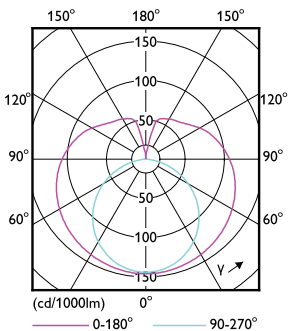

Ecofit LED tubes T8

Mechanical and Housing

Bulb Finish	Frosted
Bulb Material	Glass
Product Length	600 mm
Overall length	604 mm
Overall width	28 mm
Overall height	604 mm
Dimensions (Height x Width x Depth)	604 x 28 x 604 mm
Bulb Shape	T8
Net Weight (Piece)	0.090 kg

Ambient temperature range	-20 °C to 45 °C
---------------------------	-----------------

Application Conditions

Wireless Technology	Not applicable
---------------------	----------------

Product Data

Order product name	Ledtube DE 600mm 9W 900lm 765 T8 G13
Full product name	Ledtube DE 600mm 9W 900lm 765 T8 G13
Full product code	871869976009000
Order code	929002375208
Material Nr. (12NC)	929002375208
Numerator - Quantity Per Pack	1
EAN/UPC - Product/Case	8718699760090
Numerator - Packs per outer box	20
EAN/UPC - Case	8718699760106

Dimensional drawing

Product	D1	D2	A1	A2	A3
Ledtube DE 600mm 9W 900lm 765 T8 G13	25.7 mm	28 mm	588.5 mm	595.5 mm	602.5 mm

Photometric data

Spectral Power Distribution Colour - Ledtube DE 600mm 9W 900lm 765 T8 G13

Light Distribution Diagram - Ledtube DE 600mm 9W 900lm 765 T8 G13

Ecofit LED tubes T8

Photometric data

General uniform lighting - Ledtube DE 600mm 9W 900lm 765 T8 G13

Lifetime

LEDtube 15K FailureRate

Life Expectancy Diagram