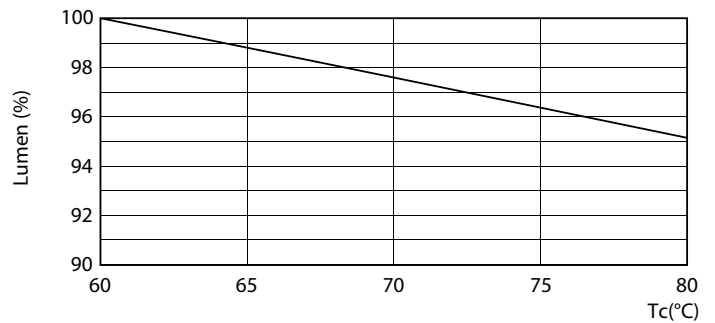

Dimensional drawing

Product	D1	D2	A1	A2	A3
Ledtube DE 600mm 9W 900lm 765 T8 G13	25.7 mm	28 mm	588.5 mm	595.5 mm	602.5 mm

Photometric data

Spectral Power Distribution Colour - Ledtube DE 600mm 9W 900lm 765 T8 G13

Light Distribution Diagram - Ledtube DE 600mm 9W 900lm 765 T8 G13

Ecofit LED tubes T8

Photometric data

General uniform lighting - Ledtube DE 600mm 9W 900lm 765 T8 G13

Lifetime

LEDtube 15K FailureRate

Life Expectancy Diagram