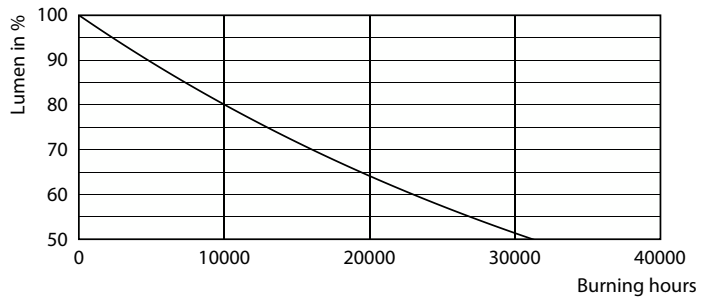

Ecofit LED tubes T8

Lifetime

Lumen Maintenance Diagram - Ledtube DE 600mm 9W 900lm 765 T8 G13