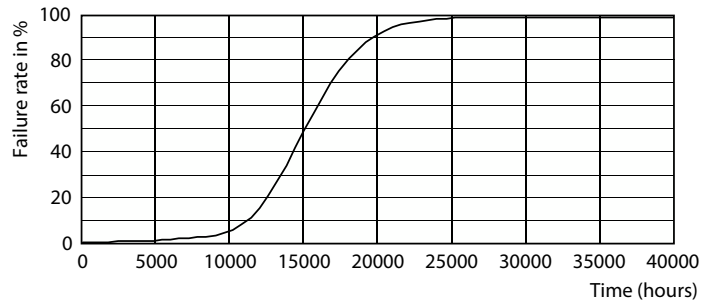

Light Distribution Diagram - Ledtube DE 600mm 9W 900lm 765 T8 G13

Ecofit LED tubes T8

Photometric data

General uniform lighting - Ledtube DE 600mm 9W 900lm 765 T8 G13

Lifetime

LEDtube 15K FailureRate

Life Expectancy Diagram