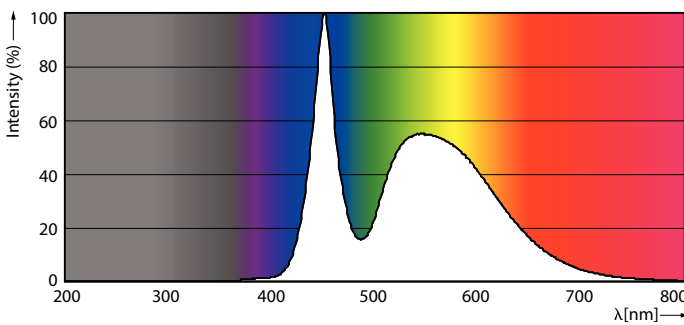

Ecofit LED tubes T8

Ledtube DE 600mm 9W 900lm 765 T8 G13

Ecofit, LEDtube, T8, EM/Mains, Double-ended, 600 mm, 220-240 V, 9 W, 18W TL-D, 6500 K, 900 lm, 15000 hour(s)

Upgrade to efficient, long-lasting LED tubes with the Ecofit LED tubes. Ecofit LED tubes are a fast and easy way to replace your old fluorescent tubes with modern, efficient LED technology. Good quality of light with a natural lighting effect for use in general lighting applications with low initial investment – an environmentally friendly solution.

Ambient temperature range	-20 °C to 45 °C
---------------------------	-----------------

Application Conditions

Wireless Technology	Not applicable
---------------------	----------------

Product Data

Order product name	Ledtube DE 600mm 9W 900lm 765 T8 G13
Full product name	Ledtube DE 600mm 9W 900lm 765 T8 G13
Full product code	871869976009000
Order code	929002375208
Material Nr. (12NC)	929002375208
Numerator - Quantity Per Pack	1
EAN/UPC - Product/Case	8718699760090
Numerator - Packs per outer box	20
EAN/UPC - Case	8718699760106

Dimensional drawing

Product	D1	D2	A1	A2	A3
Ledtube DE 600mm 9W 900lm 765 T8 G13	25.7 mm	28 mm	588.5 mm	595.5 mm	602.5 mm

Photometric data

Spectral Power Distribution Colour - Ledtube DE 600mm 9W 900lm 765 T8 G13