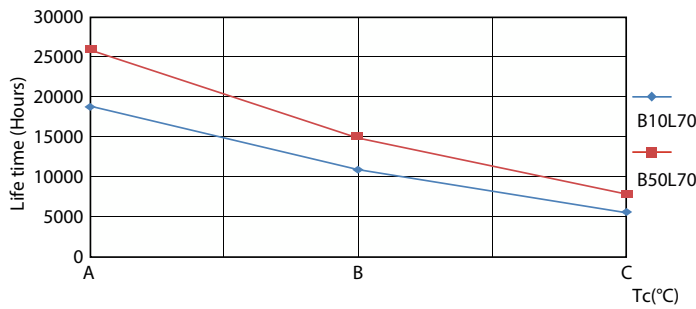

Light Distribution Diagram - Ledtube DE 600mm 9W 900lm 765 T8 G13

Ecofit LED tubes T8

Photometric data

General uniform lighting - Ledtube DE 600mm 9W 900lm 765 T8 G13

Lifetime

LEDtube 15K FailureRate

Life Expectancy Diagram