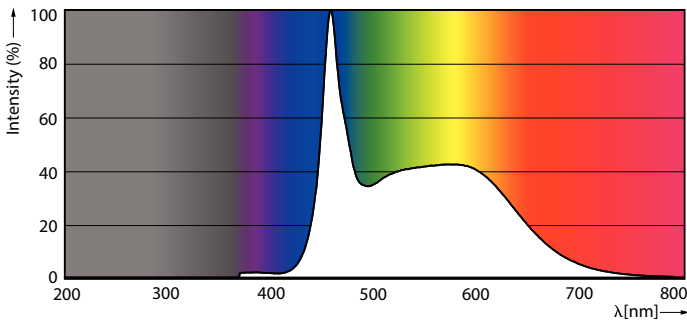

Spectral Power Distribution Colour - CorePro LEDBulbND 200W E27 A95 865 FR G