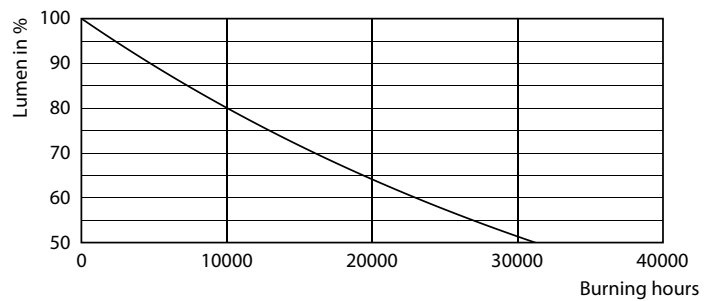

Lumen Maintenance Diagram - CorePro LEDBulbND 200W E27 A95 865 FR G