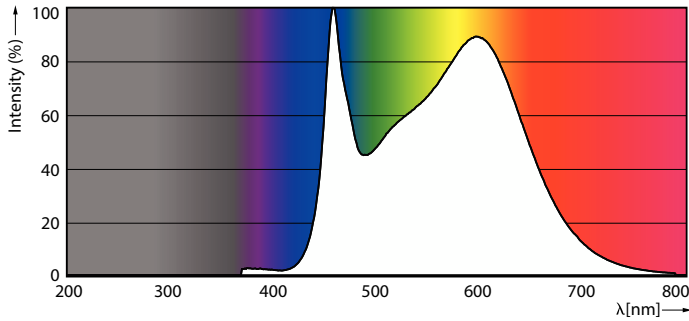

Målskisse

Product	D	C
LED classic 200W A95 E27 CW FR ND 1PF/4	95 mm	165 mm

Fotometriske data

General Uniform Lighting - LED classic 200W A95 E27 CW FR ND 1PF/4

Light Distribution Diagram - LED classic 200W A95 E27 CW FR ND 1PF/4

Classic filament LEDbulbs

Fotometriske data

Spectral Power Distribution Colour - LED classic 200W A95 E27 CW FR ND 1PF/4

Levetid

Life Expectancy Diagram

Lumen Maintenance Diagram - LED classic 200W A95 E27 CW FR ND 1PF/4