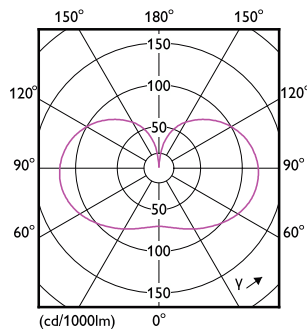

Light Distribution Diagram - LED classic 200W A95 E27 CW FR ND 1PF/4