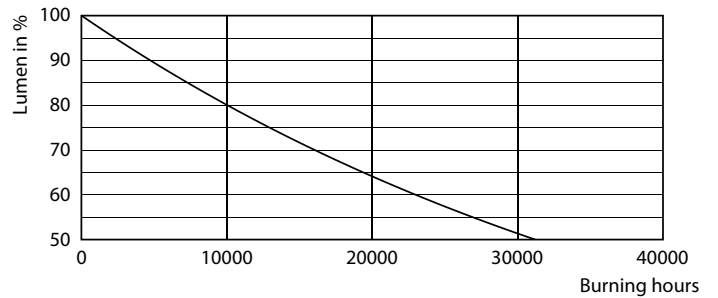

Lumen Maintenance Diagram - CorePro LEDBulbND 200W E27 A95 827 FR G