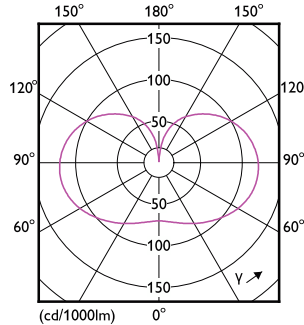

Corepro High Lumen LEDbulb

Fotometrische gegevens

Light Distribution Diagram - CorePro LEDBulbND 200W E27 A95 827 FR G

General uniform lighting - CorePro LEDBulbND 200W E27 A95 827 FR G