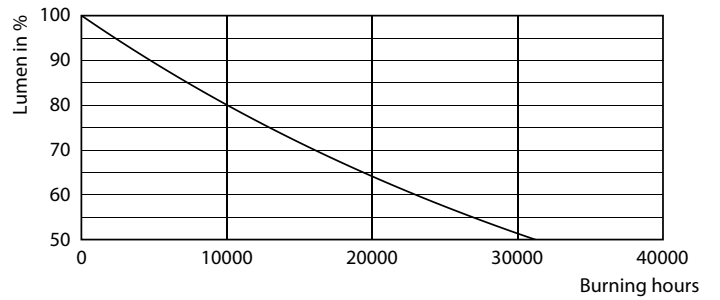

Lumen Maintenance Diagram - LED classic 200W A95 E27 WW FR ND 1PF