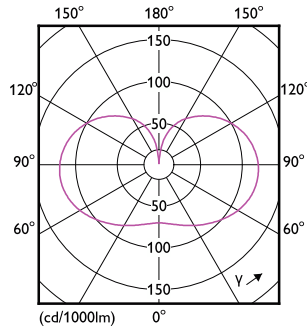

Classic filament LED bulbs

Photometric data

Light Distribution Diagram - LED classic 200W A95 E27 WW FR ND 1PF