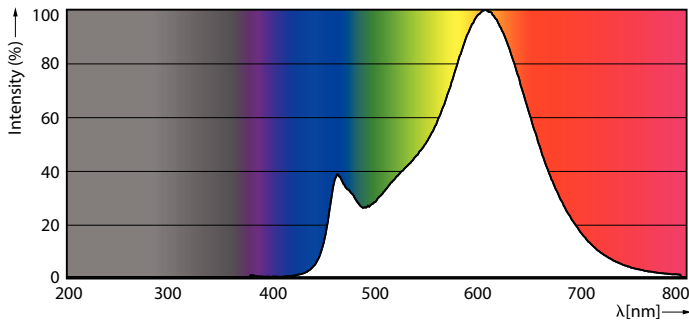

Classic filament LED bulbs

Photometric data

Spectral Power Distribution Colour - LED classic 200W A95 E27 WW FR ND 1PF