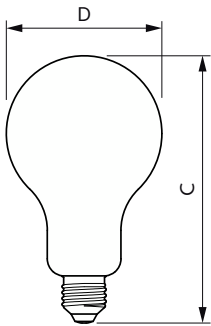

## Classic filament LED bulbs

Temperature	
T-Case Maximum (Nom)	55 °C
Controls and Dimming	
Dimmable	No
Mechanical and Housing	
Bulb Finish	Frosted
Bulb Material	Glass
Overall length	165 mm
Overall width	95 mm
Overall height	165 mm
Dimensions (Height x Width x Depth)	165 x 95 x 165 mm
Bulb Shape	A95
Net Weight (Piece)	0.104 kg
Approval and Application	
Energy Efficiency Class	D
Energy Consumption kWh/1000 h	23 kWh
EPREL Registration Number	374908
EU RoHS compliant	Yes
EyeComfort	Yes
LED Innovations	EyeComfort

### Dimensional drawing

Product	D	C
LED classic 200W A95 E27 WW FR ND 1PF	95 mm	165 mm