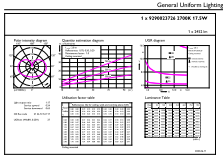

Becuri LED cu filament clasic

Date fotometrice

General uniform lighting - LED classic 150W A67 E27 WW FR NDRFSRT4