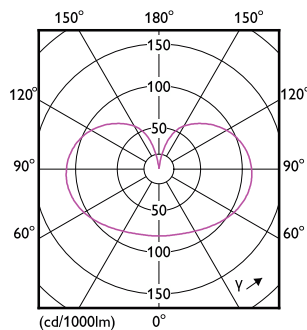

Cote

Product	D	C
LED classic 150W A67 E27 WW FR NDRFSRT4	70 mm	121 mm

Date fotometrice

Spectral Power Distribution Colour - LED classic 150W A67 E27 WW FR NDRFSRT4

Light Distribution Diagram - LED classic 150W A67 E27 WW FR NDRFSRT4