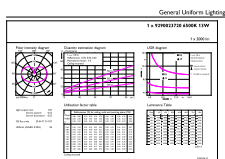

Fotometriske data

Spectral Power Distribution Colour - CorePro LEDBulbND 120W E27 A67 865 FR G