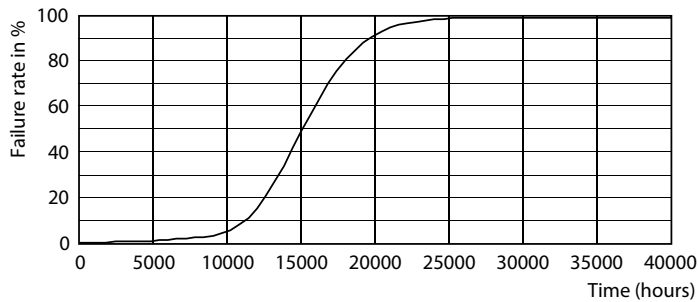

Käyttöikä

Life Expectancy Diagram