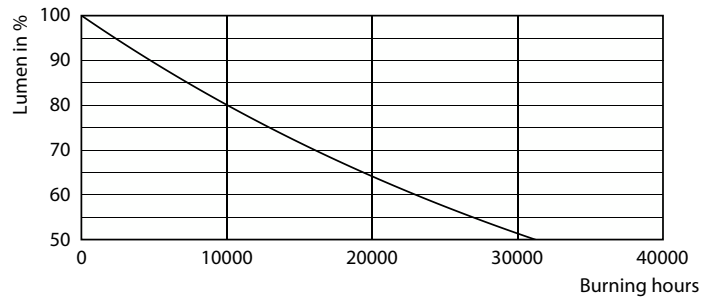

Lumen Maintenance Diagram - LED classic 120W A67 E27 CW FR NDRF1SRT4