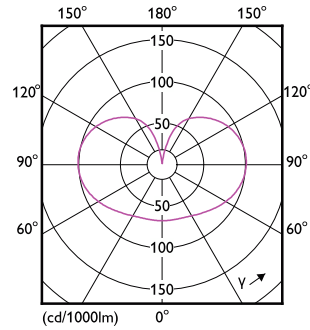

Classic filament LED bulbs

Valonjakotiedot

Light Distribution Diagram - LED classic 120W A67 E27 CW FR NDRF1SRT4