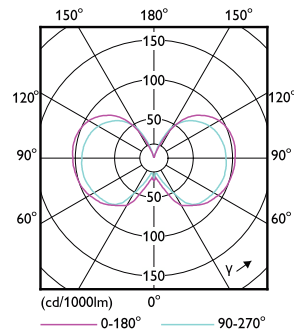

Becuri LED cu filament clasic

Date fotometrice

Spectral Power Distribution Colour - LED classic 60W G95 E27 WW FR ND RFSRT4

General uniform lighting - LED classic 60W G95 E27 WW FR ND RFSRT4

Light Distribution Diagram - LED classic 60W G95 E27 WW FR ND RFSRT4