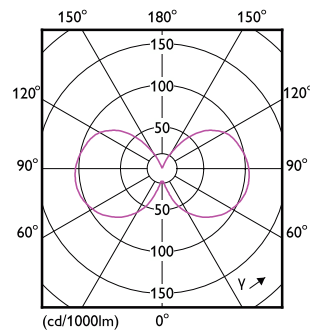

Light Distribution Diagram - LEDClassic 4.5W G16.5 E27 827 CLND1PF/10