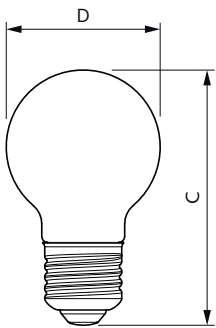

Classic filament LED bulbs

Mechanical and Housing

Bulb Finish	Clear
Bulb Shape	G16.5
Net Weight (Piece)	0.019 kg

Approval and Application

EU RoHS compliant	Yes
Ambient temperature range	-20 to +40 °C

Product Data

Order product name	LEDClassic 4.5W G16.5 E27 827 CLND1PF/10

Full product name	LEDClassic 4.5W G16.5 E27 827 CLND1PF/10
Order code	929002355542
Material Nr. (12NC)	929002355542
Numerator - Quantity Per Pack	1
EAN/UPC - Product/Case	046677558819
Numerator - Packs per outer box	10
EAN/UPC - Case	50046677558814

Dimensional drawing

Product	D	C
LEDClassic 4.5W G16.5 E27 827 CLND1PF/10	52 mm	87 mm