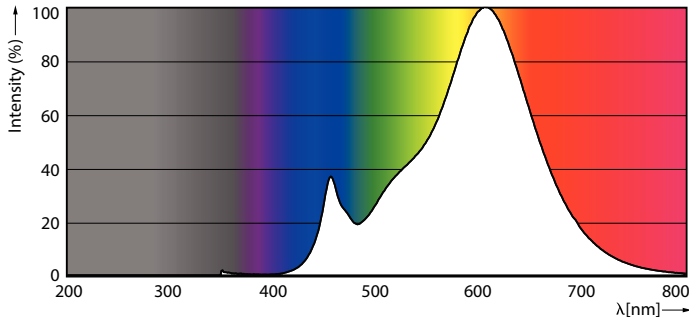

Classic filament LED bulbs

Photometric data

Spectral Power Distribution Colour - LEDClassic 4.5W G16.5 E27 827
CLND1PF/10