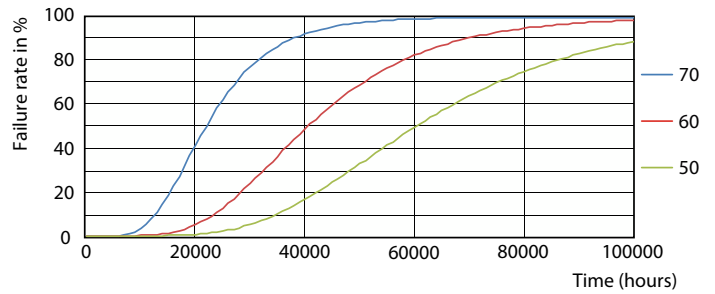

LEDtube 60K 5070 LifetimeVsTc-LED

MASTER LED tube InstantFit HF T5

Διάρκεια ζωής

Lumen Maintenance Diagram - MAS LEDtube HF 1500mm HO 26W 840 T5 OE

Life Expectancy Diagram

LEDtube 60K 5070 FailureRate-LED