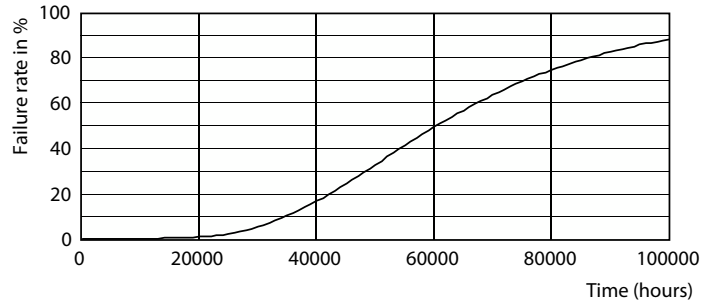

MASTER LED tube InstantFit HF T5

Διάρκεια ζωής

Lumen Maintenance Diagram - MAS LEDtube HF 1500mm HO 26W 840 T5 OE

Life Expectancy Diagram