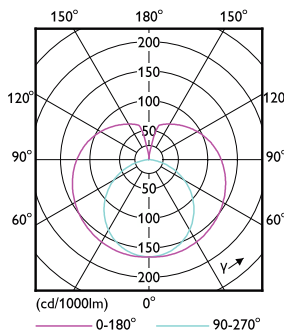

Dimensional drawing

Product

Ledtube DE 1200mm 16W 765 T8 G13

Photometric data

Spectral Power Distribution Colour - Ledtube DE 1200mm 16W 765 T8 G13

Light Distribution Diagram - Ledtube DE 1200mm 16W 765 T8 G13