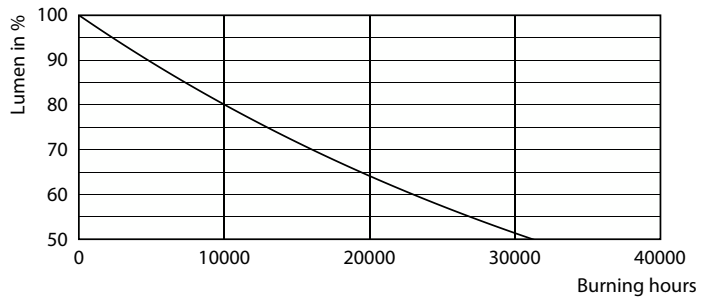

Ecofit LED tubes T8

Lifetime

Lumen Maintenance Diagram - Ledtube DE 1200mm 16W 765 T8 G13