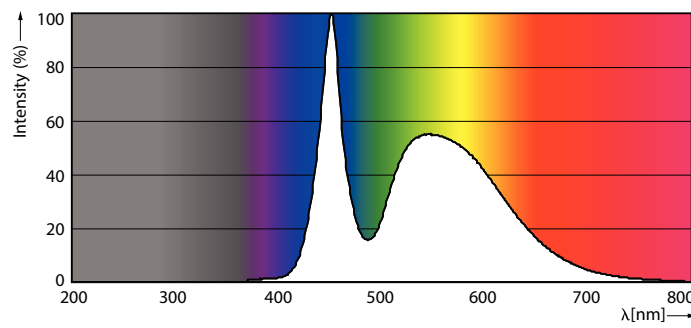

Photometric data

Spectral Power Distribution Colour - Ledtube DE 1200mm 16W 765 T8 G13