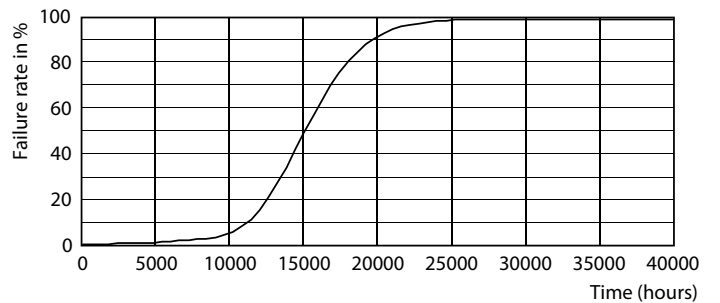

Life Expectancy Diagram

Ecofit LED tubes T8

Photometric data

Technical Parameters 43 Page 10 of 17

General uniform lighting - Ledtube DE 1200mm 16W 765 T8 G13

Lifetime