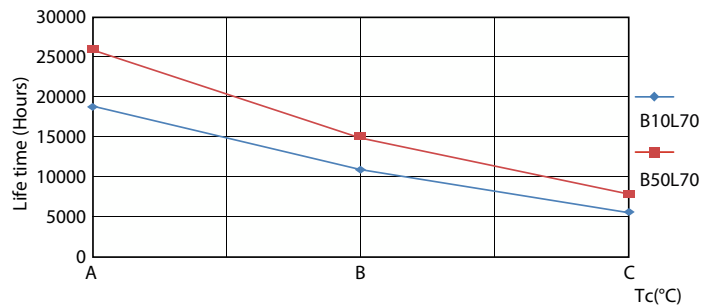

LEDtube 15K LifetimeVsTc