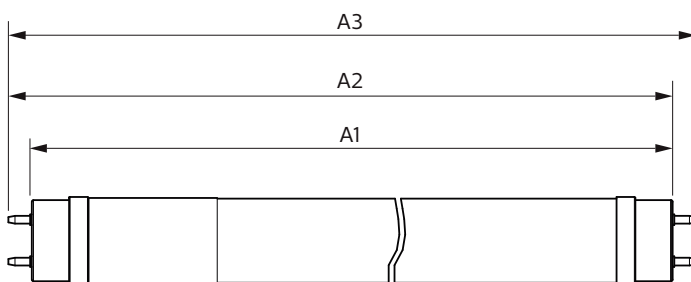

Ecofit LED tubes T8

Approval Marks	RoHS compliance
EU RoHS compliant	Yes
Ambient temperature range	-20 to +45 °C

Application Conditions

Wireless Technology	Not applicable

Product Data

Order product name	Ledtube DE 1200mm 16W 765 T8 G13
Full product name	Ledtube DE 1200mm 16W 765 T8 G13

Full product code	694197060287700
Order code	929002351970
Material Nr. (12NC)	929002351970
Numerator - Quantity Per Pack	1
EAN/UPC - Product/Case	6941970602877
Numerator - Packs per outer box	25
EAN/UPC - Case	6941970602884

Dimensional drawing

Product

Ledtube DE 1200mm 16W 765 T8 G13