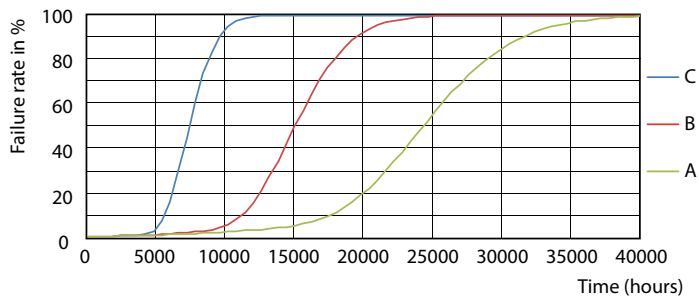

Ecofit LED tubes T8

Photometric data

Technical Parameters 43 Page 10 of 17

General uniform lighting - Ledtube DE 1200mm 16W 765 T8 G13

Lifetime