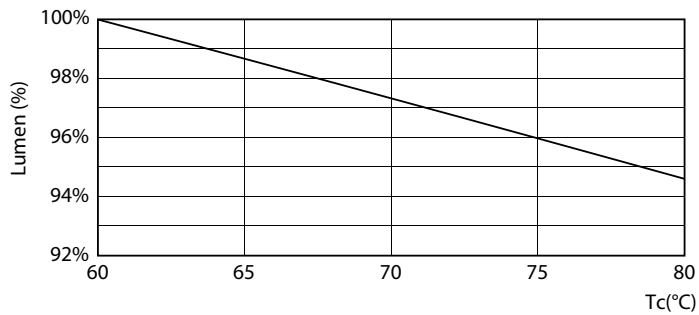

LEDtube 15K FailureRate

Lumen Maintenance Diagram - Ledtube DE 1200mm 16W 765 T8 G13