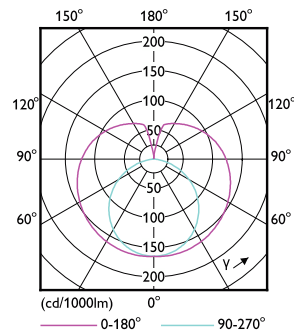

Lamp Current (Nom)	130 mA
Wattage Equivalent	36 W
Starting Time (Nom)	0.5 s
Warm-up time to 60% light	0.5 s
Power Factor (Fraction)	0.5
Voltage (Nom)	220-240 V
LED alternative to fluorescent lamp power	36W TL-D
Ballast Compatibility	EM/Mains
Temperature	
T-Case Maximum (Nom)	55 °C
Controls and Dimming	
Dimmable	No
Mechanical and Housing	
Bulb Finish	Frosted
Bulb Material	Glass
Product Length	1,200 mm
Overall length	1,214 mm

Ecofit LED tubes T8

Overall width	28 mm
Overall height	1,214 mm
Dimensions (Height x Width x Depth)	1214 x 28 x 1214 mm
Bulb Shape	T8
Net Weight (Piece)	0.225 kg

Approval and Application

Energy Saving Product	Yes
Approval Marks	RoHS compliance
EU RoHS compliant	Yes
EyeComfort	Yes
LED Innovations	EyeComfort
Ambient temperature range	-20 to +45 °C

Dimensional drawing

Product	D1	D2	A1	A2	A3
Ledtube DE 1200mm 16W 765 T8 G13	25.7 mm	28 mm	1,198 mm	1,205 mm	1,212 mm

Photometric data

Spectral Power Distribution Colour - Ledtube DE 1200mm 16W 765 T8 G13