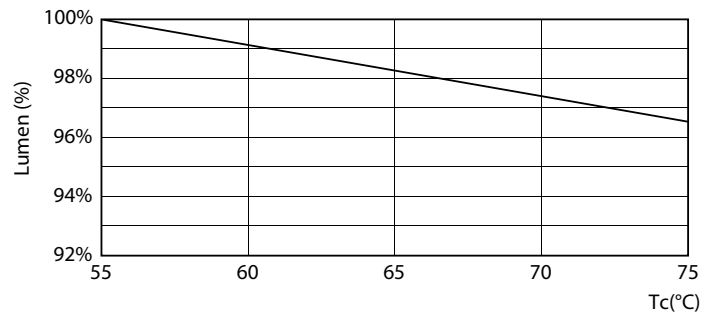

Life Expectancy Diagram

Lumen Maintenance Diagram - Ledtube DE 1200mm 16W 765 T8 G13