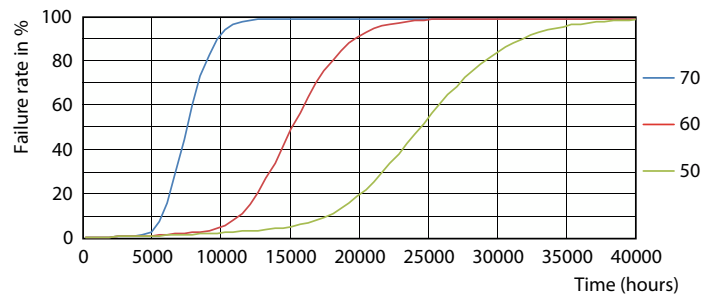

Ecofit LED tubes T8

Photometric data

General uniform lighting - Ledtube DE 1200mm 16W 765 T8 G13

Lifetime

Life Expectancy Diagram