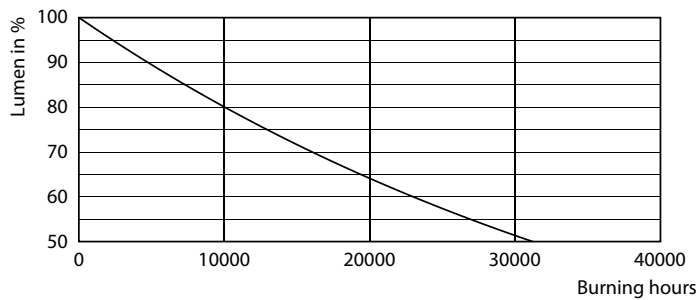

Lumen Maintenance Diagram - Ledtube DE 1200mm 16W 765 T8 G13