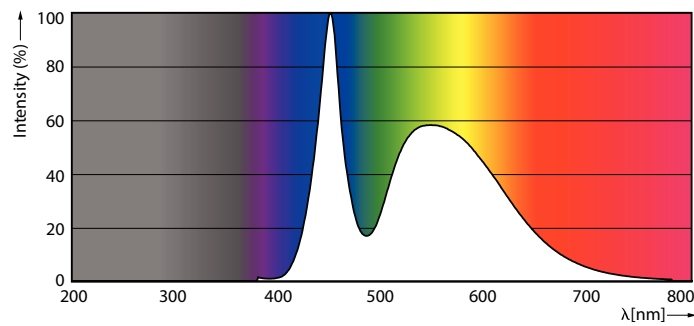

Photometric data

Spectral Power Distribution Colour - Ledtube DE 1200mm 16W 765 T8 G13