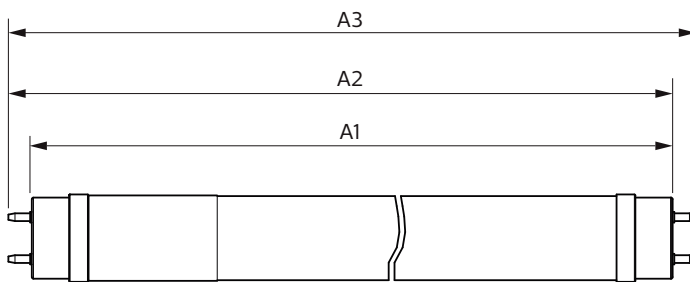

Lamp Current (Nom)	130 mA
Wattage Equivalent	36 W
Starting Time (Nom)	0.5 s
Warm-up time to 60% light	0.5 s
Power Factor (Fraction)	0.5
Voltage (Nom)	220-240 V
LED alternative to fluorescent lamp power	36W TL-D
Ballast Compatibility	EM/Mains
Temperature	
T-Case Maximum (Nom)	55 °C
Controls and Dimming	
Dimmable	No
Mechanical and Housing	
Bulb Finish	Frosted
Bulb Material	Glass
Product Length	1,200 mm
Overall length	1,214 mm

Ecofit LED tubes T8

Overall width	28 mm
Overall height	1,214 mm
Dimensions (Height x Width x Depth)	1214 x 28 x 1214 mm
Bulb Shape	T8
Net Weight (Piece)	0.225 kg

Approval and Application

Energy Saving Product	Yes
Approval Marks	RoHS compliance
EU RoHS compliant	Yes
EyeComfort	Yes
LED Innovations	EyeComfort
Ambient temperature range	-20 to +45 °C

Application Conditions

Wireless Technology	Not applicable
---------------------	----------------

Product Data

Order product name	Ledtube DE 1200mm 16W 765 T8 G13
Full product name	Ledtube DE 1200mm 16W 765 T8 G13
Full product code	871869975489100
Order code	929002351968
Material Nr. (12NC)	929002351968
Numerator - Quantity Per Pack	1
EAN/UPC - Product/Case	8718699754891
Numerator - Packs per outer box	20
EAN/UPC - Case	8718699754907

Dimensional drawing

Product	D1	D2	A1	A2	A3
Ledtube DE 1200mm 16W 765 T8 G13	25.7 mm	28 mm	1,198 mm	1,205 mm	1,212 mm

Photometric data

Spectral Power Distribution Colour - Ledtube DE 1200mm 16W 765 T8 G13