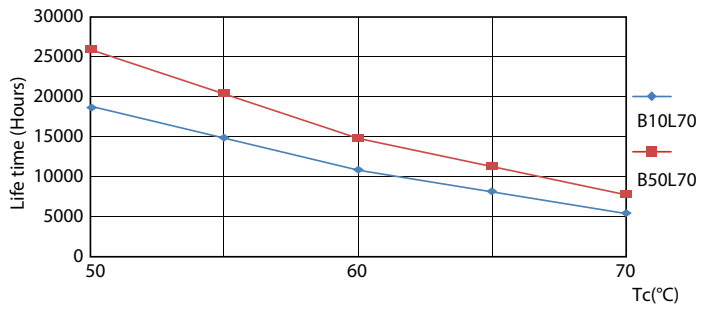

Ecofit LED tubes T8

Lifetime

Life Expectancy Diagram