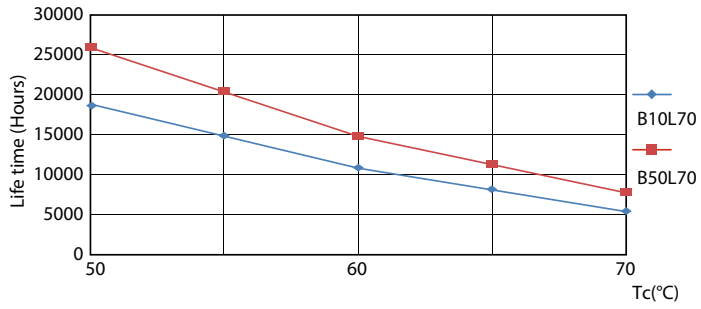

Life Expectancy Diagram

Lumen Maintenance Diagram - Ledtube DE 1200mm 16W 765 T8 G13

Lumen Maintenance Diagram - Ledtube DE 1200mm 16W 765 T8 G13

Tubos LED Ecofit T8

Lifetime

Life Expectancy Diagram