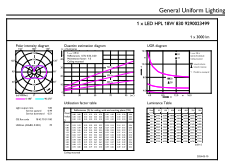

Målskisse

Product	D	C
TForce Core LED HPL 18W E27 830 FR	76 mm	183 mm

Trueforce CorePro LED HID HPL

Fotometriske data

Spectral Power Distribution Colour - TForce Core LED HPL 18W E27 830 FR

Spectral Power Distribution Colour - TForce Core LED HPL 18W E27 830 FR