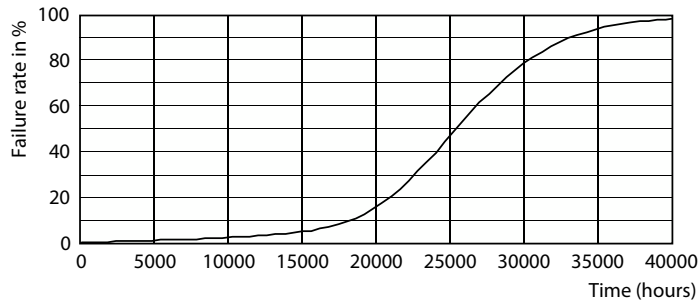

Trueforce CorePro LED HID HPL

Levetid

Life Expectancy Diagram

Lumen Maintenance Diagram - TForce Core LED HPL 18W E27 830 FR