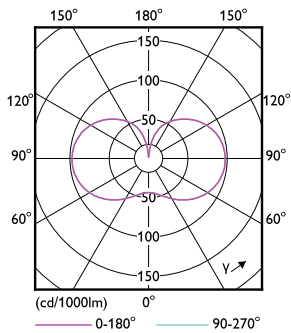

General uniform lighting - TForce Core LED HPL 18W E27 830 FR

Light Distribution Diagram - TForce Core LED HPL 18W E27 830 FR