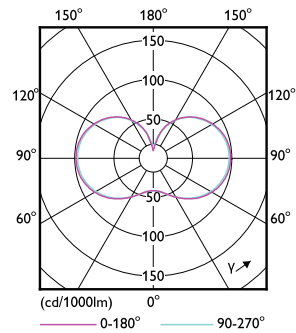

Spectral Power Distribution Colour - TForce Core LED HPL 18W E27 830 FR

Light Distribution Diagram - TForce Core LED HPL 18W E27 830 FR