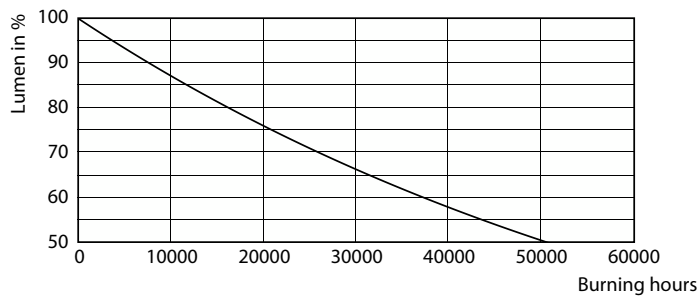

Trueforce CorePro LED HPL

Životnost

Life Expectancy Diagram

Lumen Maintenance Diagram - TForce Core LED HPL 18W E27 830 FR