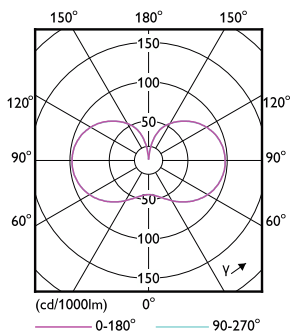

General uniform lighting - TForce Core LED HPL 18W E27 830 FR

Light Distribution Diagram - TForce Core LED HPL 18W E27 830 FR