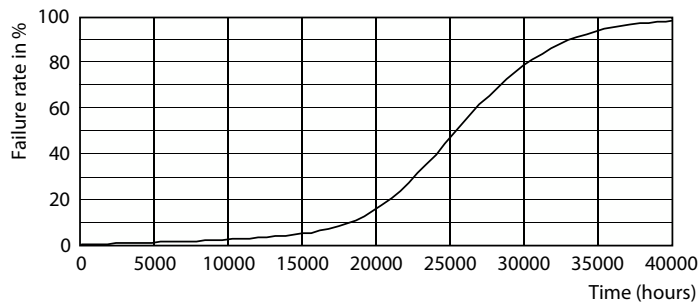

Trueforce CorePro LED HPL

Životnost

Life Expectancy Diagram

Lumen Maintenance Diagram - TForce Core LED HPL 18W E27 830 FR