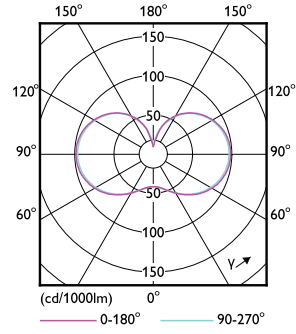

Product	D	C
TForce Core LED HPL 13W E27 840 FR	76 mm	183 mm

Trueforce CorePro LED HPL

光度数据

Spectral Power Distribution Colour - TForce Core LED HPL 13W E27 840 FR

Light Distribution Diagram - TForce Core LED HPL 13W E27 840 FR