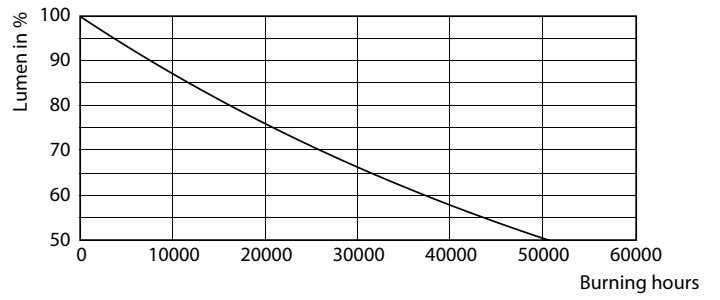

Trueforce CorePro LED HPL

壽命

Life Expectancy Diagram

Lumen Maintenance Diagram - TForce Core LED HPL 13W E27 840 FR