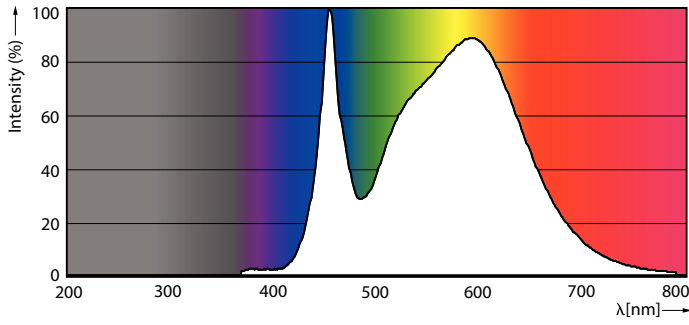

Product	D	C
TForce Core LED HPL 13W E27 840 FR	76 mm	183 mm

Trueforce CorePro LED HPL

光度数据

Spectral Power Distribution Colour - TForce Core LED HPL 13W E27 840 FR

Light Distribution Diagram - TForce Core LED HPL 13W E27 840 FR