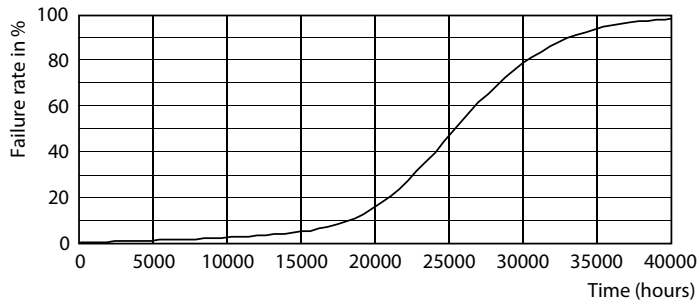

Trueforce CorePro LED HPL

壽命

Life Expectancy Diagram

Lumen Maintenance Diagram - TForce Core LED HPL 13W E27 840 FR