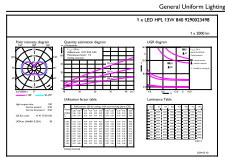

General Uniform Lighting

General uniform lighting - TForce Core LED HPL 13W E27 840 FR