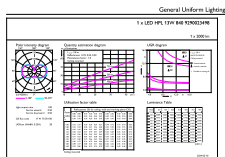

General uniform lighting - TForce Core LED HPL 13W E27 840 FR