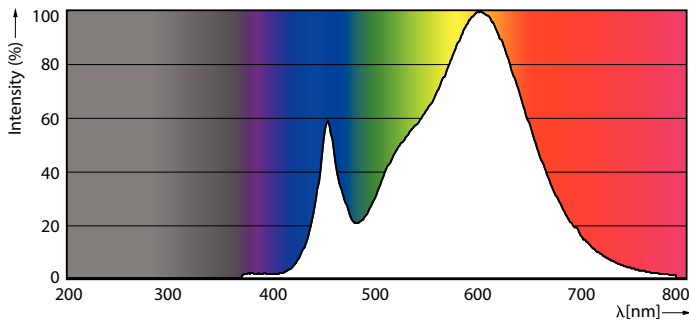

Spectral Power Distribution Colour - TForce Core LED HPL 13W E27 830 FR