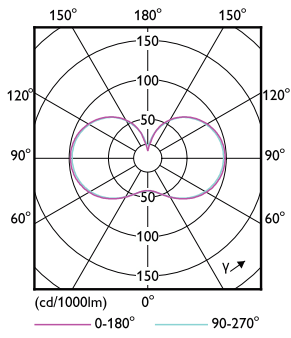

Light Distribution Diagram - TForce Core LED HPL 13W E27 830 FR