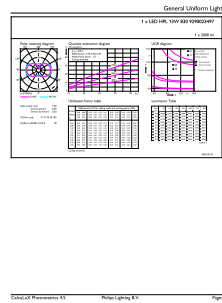

General uniform lighting - TForce Core LED HPL 13W E27 830 FR