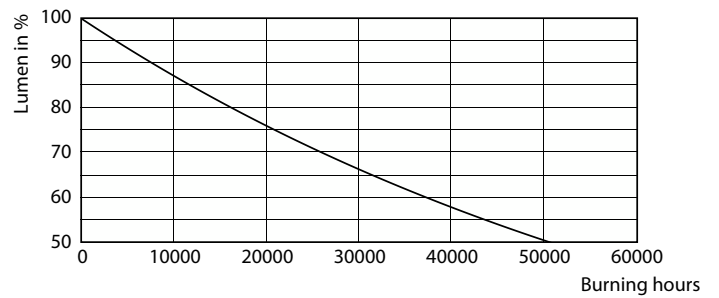

Lumen Maintenance Diagram - TForce Core LED HPL 13W E27 830 FR