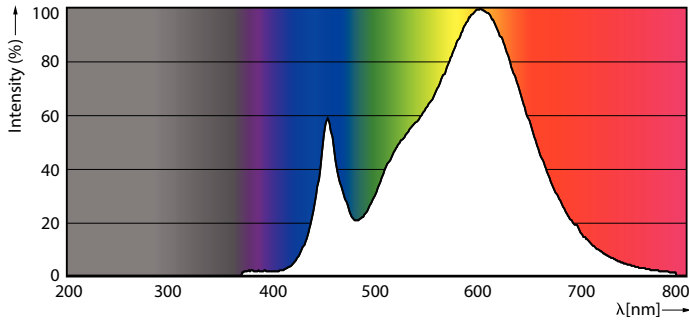

Trueforce CorePro LED HPL

Fotometriai adatok

Spectral Power Distribution Colour - TForce Core LED HPL 13W E27 830 FR