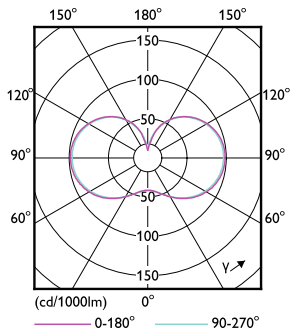

Trueforce CorePro LED HPL

Méretezett rajza

Product	D	C
TForce Core LED HPL 13W E27 830 FR	76 mm	183 mm

Fotometriai adatok

Spectral Power Distribution Colour - TForce Core LED HPL 13W E27 830 FR

Light Distribution Diagram - TForce Core LED HPL 13W E27 830 FR