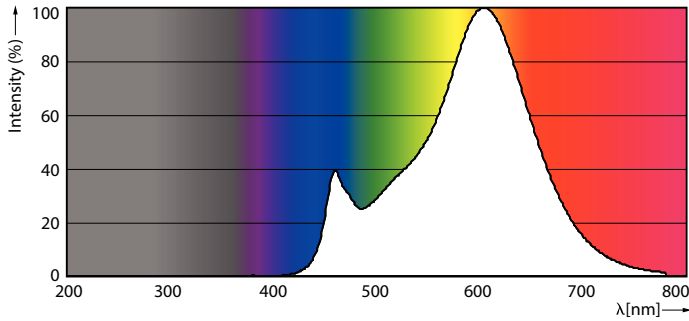

Product data

General Information	
Cap-Base	E27
Nominal lifetime	15,000 hour(s)
Switching Cycle	50,000
Lighting Technology	LEDspot

Light Technical	
Color Code	827 [CCT of 2700K]
Beam Angle (Nom)	25 degree(s)
Luminous Flux	1,200 lm
Luminous Intensity (Nom)	5,000 cd
Color Designation	Warm White (WW)
Correlated Color Temperature (Nom)	2700 K
Luminous Efficacy (rated) (Nom)	85.00 lm/W
Color Consistency	<6
Color rendering index (CRI)	80

Dimensional drawing

Product	D	C
Essential LED 14-120W PAR38 827 25D	125 mm	133 mm

Photometric data

Accent Lighting Spots - Essential LED 14-120W PAR38 827 25D

Light Distribution Diagram - Essential LED 14-120W PAR38 827 25D

Essential LED spot PAR

Photometric data

Spectral Power Distribution Colour - Essential LED 14-120W PAR38 827 25D

Lifetime

Life Expectancy Diagram

Lumen Maintenance Diagram - Essential LED 14-120W PAR38 827 25D