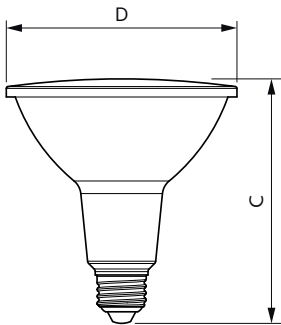

Product data

General Information	
Cap-Base	E27
Nominal lifetime	15,000 hour(s)
Switching Cycle	50,000
Lighting Technology	LEDspot

Light Technical	
Color Code	827 [CCT of 2700K]
Beam Angle (Nom)	25 degree(s)
Luminous Flux	1,200 lm
Luminous Intensity (Nom)	5,000 cd
Color Designation	Warm White (WW)
Correlated Color Temperature (Nom)	2700 K
Luminous Efficacy (rated) (Nom)	85.00 lm/W
Color Consistency	<6
Color rendering index (CRI)	80

Temperature	
T-Case Maximum (Nom)	75 °C

Essential LED spot PAR

Controls and Dimming

Dimmable	No
----------	----

Mechanical and Housing

Bulb Shape	PAR38
Net Weight (Piece)	0.385 kg

Approval and Application

Suitable For Accent Lighting	Yes
Energy Consumption kWh/1000 h	14 kWh
EU RoHS compliant	Yes
Ambient temperature range	-20 to +45 °C

Dimensional drawing

Product	D	C
Essential LED 14-120W PAR38 827 25D	125 mm	133 mm

Photometric data

Accent Lighting Spots - Essential LED 14-120W PAR38 827 25D

Light Distribution Diagram - Essential LED 14-120W PAR38 827 25D