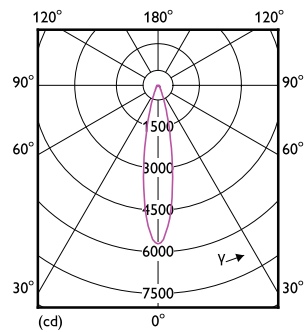

Product data

General Information	
Cap-Base	E27
Nominal lifetime	15,000 hour(s)
Switching Cycle	50,000
Lighting Technology	LEDspot

Light Technical	
Color Code	827 [CCT of 2700K]
Beam Angle (Nom)	25 degree(s)
Luminous Flux	1,200 lm
Luminous Intensity (Nom)	5,000 cd
Color Designation	Warm White (WW)
Correlated Color Temperature (Nom)	2700 K
Luminous Efficacy (rated) (Nom)	85.00 lm/W
Color Consistency	<6
Color rendering index (CRI)	80

Dimensional drawing

Product	D	C
Essential LED 14-120W PAR38 827 25D	125 mm	133 mm

Photometric data

Accent Lighting Spots - Essential LED 14-120W PAR38 827 25D

Light Distribution Diagram - Essential LED 14-120W PAR38 827 25D