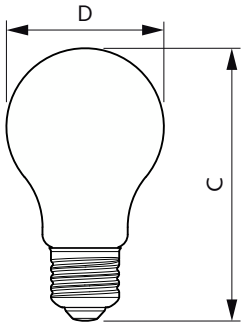

| Temperature | |
|----------------------|-------|
| T-Case Maximum (Nom) | 95 °C |

| Controls and Dimming | |
|----------------------|----|
| Dimmable | No |

| Mechanical and Housing | |
|------------------------|----------|
| Bulb Finish | Frosted |
| Bulb Shape | A19 |
| Net Weight (Piece) | 0.034 kg |

Dimensional drawing

| Product | D | C |
|--|-------|--------|
| Ess LEDBulb 12-100W E27 6500K 4PF/6 MX | 60 mm | 108 mm |

Photometric data

Light Distribution Diagram - Ess LEDBulb 12-100W E27 6500K 4PF/6 MX