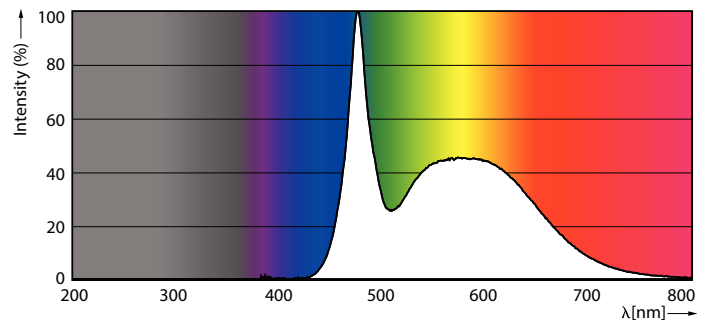

Spectral Power Distribution Colour - Ess LEDBulb 12-100W E27 6500K 4PF/6 MX

General uniform lighting - Ess LEDBulb 12-100W E27 6500K 4PF/6 MX