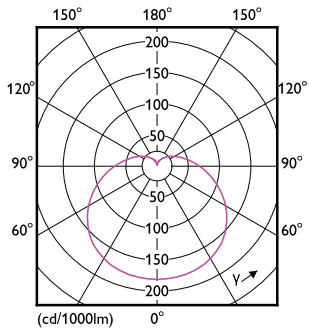

Dimensional drawing

| Product | D | C |
|--|-------|--------|
| Ess LEDBulb 12-100W E27 6500K 4PF/6 MX | 60 mm | 108 mm |

Photometric data

Light Distribution Diagram - Ess LEDBulb 12-100W E27 6500K 4PF/6 MX