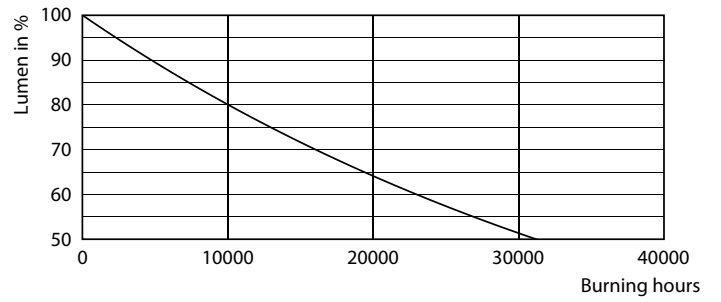

Essential LED bulbs

Lifetime

Lumen Maintenance Diagram - Ess LEDBulb 12-100W E27 6500K 4PF/6 MX