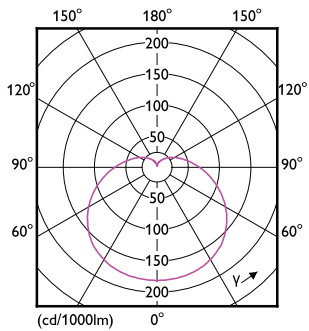

Photometric data

Light Distribution Diagram - ESS LEDBulb 12-100W E27 6500K 1PF/6 MX