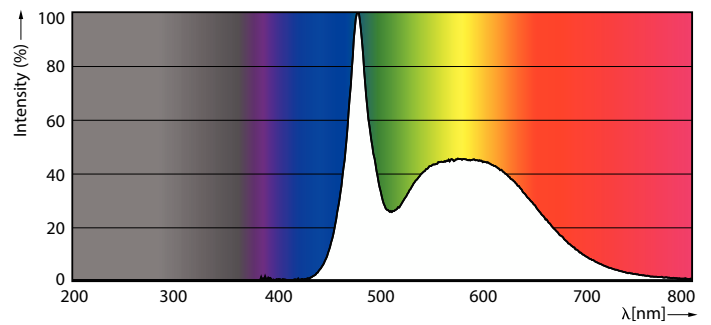

Spectral Power Distribution Colour - ESS LEDBulb 12-100W E27 6500K 1PF/6 MX