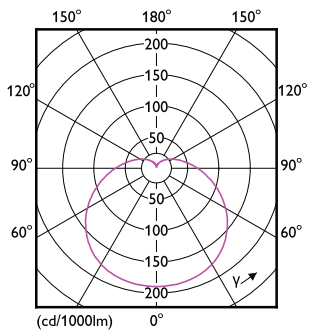

Dimensional drawing

Product	D	C
EcoHome LEDBulb 12W E27 3000KLV 1PF/12NL	60 mm	108 mm

Photometric data

Light Distribution Diagram - EcoHome LEDBulb 12W E27 3000KLV 1PF/12NL

Spectral Power Distribution Colour - EcoHome LEDBulb 12W E27 3000KLV 1PF/12NL