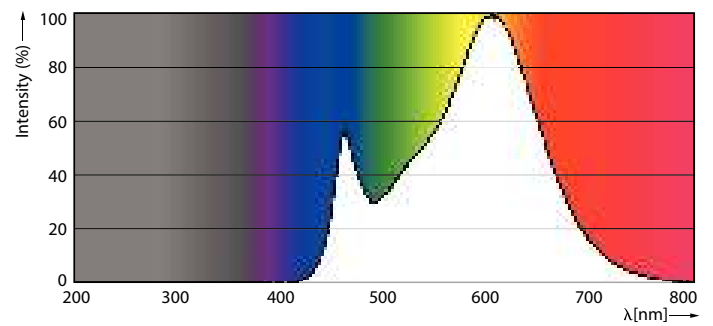

Product data

General Information	
Cap-Base	E27
Nominal lifetime	6,000 hour(s)
Switching Cycle	50,000
Lighting Technology	LEDbulb
Warranty period	1 years

Light Technical	
Color Code	830 [CCT of 3000K]
Beam Angle (Nom)	150 degree(s)
Luminous Flux	910 lm
Color Designation	White (WH)
Correlated Color Temperature (Nom)	3000 K
Luminous Efficacy (rated) (Nom)	75.00 lm/W
Color Consistency	<6
Color rendering index (CRI)	80
LLMF At End Of Nominal Lifetime (Nom)	70 %

Dimensional drawing

Product	D	C
EcoHome LEDBulb 12W E27 3000KLV 1PF/12NL	60 mm	108 mm

Photometric data

Light Distribution Diagram - EcoHome LEDBulb 12W E27 3000KLV 1PF/12NL

Spectral Power Distribution Colour - EcoHome LEDBulb 12W E27 3000KLV 1PF/12NL