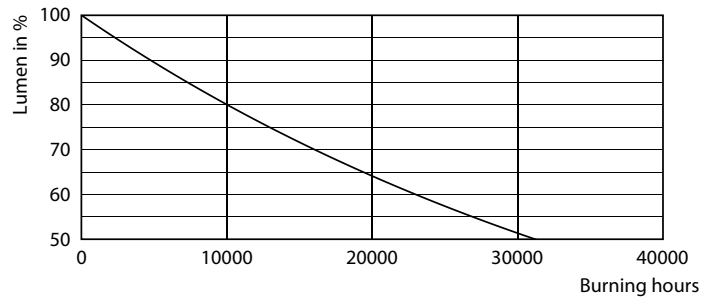

Product data

General Information	
Cap-Base	E27
Nominal lifetime	6,000 hour(s)
Switching Cycle	50,000
Lighting Technology	LEDbulb
Warranty period	1 years

Light Technical	
Color Code	830 [CCT of 3000K]
Beam Angle (Nom)	150 degree(s)
Luminous Flux	910 lm
Color Designation	White (WH)
Correlated Color Temperature (Nom)	3000 K
Luminous Efficacy (rated) (Nom)	75.00 lm/W
Color Consistency	<6
Color rendering index (CRI)	80
LLMF At End Of Nominal Lifetime (Nom)	70 %

Photometric data

General uniform lighting - EcoHome LEDBulb 12W E27 3000KLV 1PF/12NL

Lifetime

Life Expectancy Diagram

Lumen Maintenance Diagram - EcoHome LEDBulb 12W E27 3000KLV 1PF/12NL