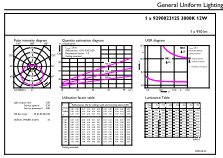

Photometric data

General uniform lighting - EcoHome LEDBulb 12W E27 3000KLV 1PF/12NL