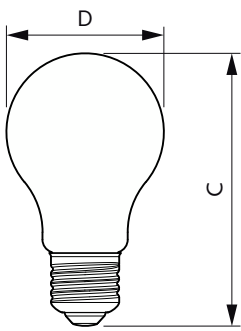

Temperature	
T-Case Maximum (Nom)	95 °C

Controls and Dimming	
Dimmable	No

Mechanical and Housing	
Bulb Finish	Frosted
Bulb Shape	A19
Net Weight (Piece)	0.060 kg

Approval and Application	
EU RoHS compliant	Yes

Dimensional drawing

Product	D	C
EcoHome LEDBulb 12W E27 3000KLV 1PF/12NL	60 mm	108 mm

Photometric data

Light Distribution Diagram - EcoHome LEDBulb 12W E27 3000KLV 1PF/12NL

Spectral Power Distribution Colour - EcoHome LEDBulb 12W E27 3000KLV 1PF/12NL