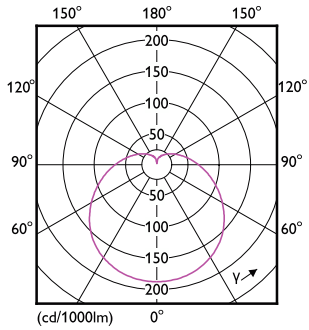

Lámparas LED Essential

Datos fotométricos

Light Distribution Diagram - Ess LEDBulb 8-60W E27 6500K 8CT/5 MX