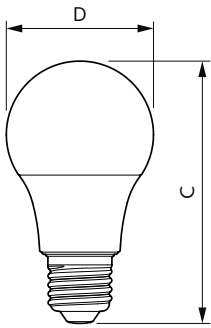

## Plano de dimensiones

Product	D	C
Ess LEDBulb 8-60W E27 6500K 8CT/5 MX	60 mm	108 mm