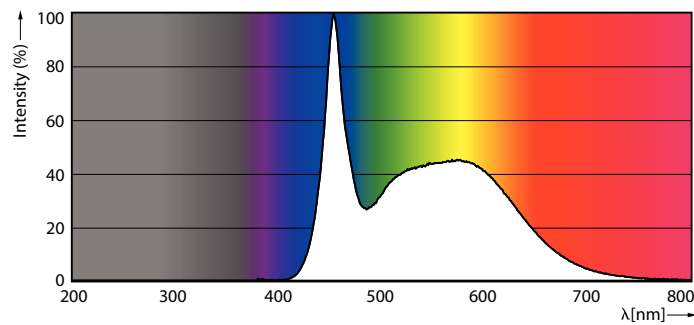

Photometric data

Spectral Power Distribution Colour - ESS LEDBulb 13-100W E27 6500K 1PF/12 TR