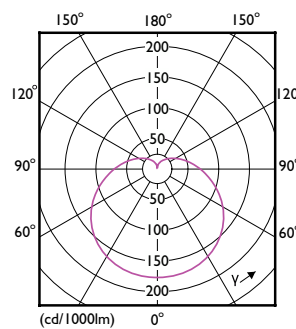

Product data

General Information	
Cap-Base	E27
Nominal lifetime	15,000 hour(s)
Switching Cycle	30,000
Lighting Technology	LEDbulb
Flux measurement reference	Sphere
Light Technical	
Color Code	865 [CCT of 6500K]
Beam Angle (Nom)	180 degree(s)
Luminous Flux	1,521 lm
Color Designation	Cool Daylight
Correlated Color Temperature (Nom)	6500 K
Luminous Efficacy (rated) (Nom)	117 lm/W
Color Consistency	<6
Color rendering index (CRI)	80
LLMF At End Of Nominal Lifetime (Nom)	70 %
Photobiological safety according to EN 62471 RG1	
Operating and Electrical	
Input Frequency	50 to 60 Hz

Power Consumption	13 W
Lamp Current (Nom)	105 mA
Wattage Equivalent	100 W
Starting Time (Nom)	0.4 s
Warm-up time to 60% light	0.5 s
Power Factor (Fraction)	0.54
Voltage (Nom)	220-240 V
Temperature	
T-Case Maximum (Nom)	95 °C
Controls and Dimming	
Dimmable	No
Mechanical and Housing	
Bulb Finish	Frosted
Bulb Material	Plastic
Overall length	120 mm
Overall width	60 mm
Overall height	120 mm
Dimensions (Height x Width x Depth)	120 x 60 x 120 mm

Essential LED bulbs

Bulb Shape	A60
Net Weight (Piece)	0.045 kg

Approval and Application

Energy Consumption kWh/1000 h	13 kWh
EU RoHS compliant	Yes
EyeComfort	No
Ambient temperature range	-20 to +45 °C

Application Conditions

Dimensional drawing

Product	D	C
ESS LEDBulb 13-100W E27 6500K 1PF/12 TR	60 mm	120 mm

Photometric data

Spectral Power Distribution Colour - ESS LEDBulb 13-100W E27 6500K 1PF/12 TR

Light Distribution Diagram - ESS LEDBulb 13-100W E27 6500K 1PF/12 TR