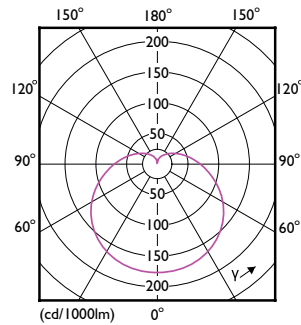

Målskisse

Product	D	C
CorePro LEDbulb ND 13-100W A60 E27 865	60 mm	120 mm

CorePro Plastic LEDbulbs

Fotometriske data

Spectral Power Distribution Colour - CorePro LEDbulb ND 13-100W A60 E27 865

Light Distribution Diagram - CorePro LEDbulb ND 13-100W A60 E27 865