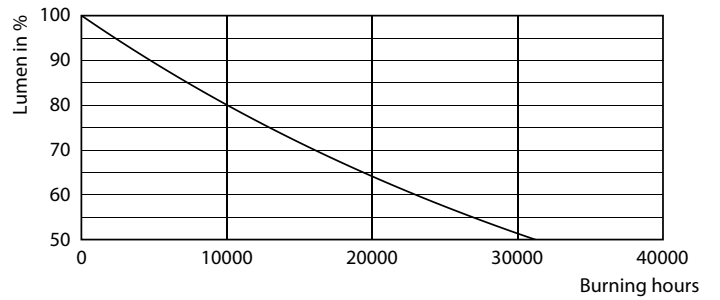

Lumen Maintenance Diagram - CorePro LEDbulb ND 13-100W A60 E27 865