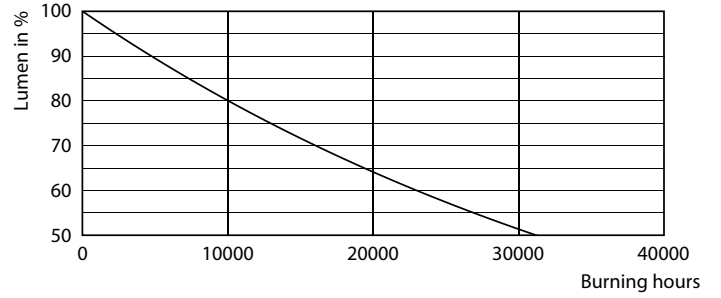

Lumen Maintenance Diagram - CorePro LEDbulb ND 13-100W A60 E27 827