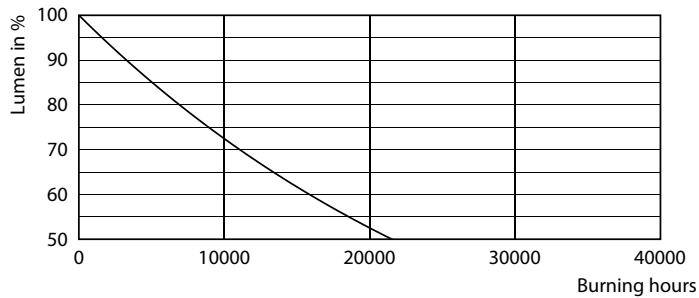

Essential LED bulbs

Photometric data

General uniform lighting - ESS LEDBulb 13W E27 3000K 230V 1CT/12 CN

Lifetime

Lumen Maintenance Diagram - ESS LEDBulb 13W E27 3000K 230V 1CT/12 CN