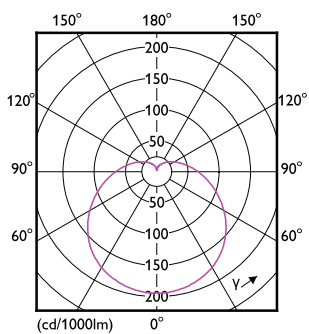

Photometric data

Light Distribution Diagram - ESS LEDBulb 13W E27 3000K 230V 1CT/12 CN