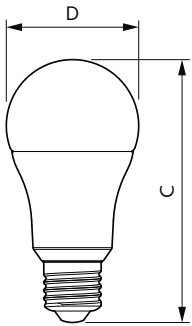

Essential LED bulbs

Overall length	120 mm
Overall width	60 mm
Overall height	120 mm
Dimensions (Height x Width x Depth)	120 x 60 x 120 mm
Bulb Shape	A65
Net Weight (Piece)	0.076 kg

Approval and Application

EU RoHS compliant	Yes
EyeComfort	No
Ambient temperature range	-20 to +45 °C

Application Conditions

Wireless Technology	Not applicable

Product Data

Order product name	ESS LEDBulb 13W E27 3000K 230V 1CT/12 CN
Full product name	ESS LEDBulb 13W E27 3000K 230V 1CT/12 CN
Full product code	694793915998701
Order code	929002305009
Material Nr. (12NC)	929002305009
Numerator - Quantity Per Pack	1
EAN/UPC - Product/Case	6947939159987
Numerator - Packs per outer box	12
EAN/UPC - Case	6947939159994

Dimensional drawing

Product	D	C
ESS LEDBulb 13W E27 3000K 230V 1CT/12 CN	60 mm	120 mm