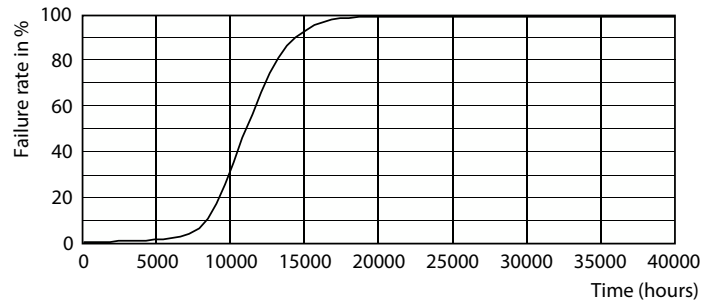

Life Expectancy Diagram