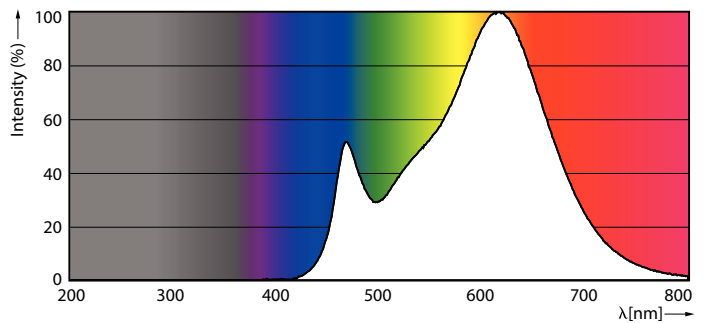

Spectral Power Distribution Colour - ESS LEDBulb 13W E27 3000K 230V 1CT/12 CN