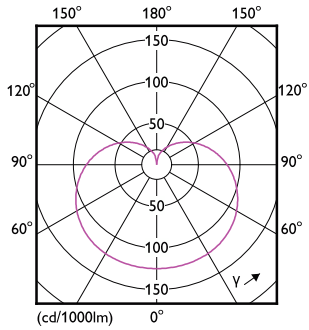

Product Data

Order product name	12.2A19/COR/950/FR/P/E26/DIM/T20 6/1CT
Full product name	12.2A19/COR/950/FR/P/E26/DIM/T20 6/1CT
Order code	929002285204
Material Nr. (12NC)	929002285204
Numerator - Quantity Per Pack	1
EAN/UPC - Product/Case	046677560997
Numerator - Packs per outer box	6
EAN/UPC - Case	50046677560992

Dimensional drawing

Product	D	C
12.2A19/COR/950/FR/P/E26/DIM/T20 6/1CT	60 mm	112 mm

Photometric data

General uniform lighting - 12.2A19/COR/950/FR/P/E26/DIM/T20 6/1CT

Spectral Power Distribution Colour - 12.2A19/COR/950/FR/P/E26/DIM/T20 6/1CT

CorePro Plastic (Dimmable) A-Shape Lamps

Photometric data

Light Distribution Diagram - 12.2A19/COR/950/FR/P/E26/DIM/T20 6/1CT

Lifetime

Life Expectancy Diagram

Lumen Maintenance Diagram - 12.2A19/COR/950/FR/P/E26/DIM/T20 6/1CT