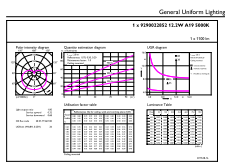

Product Data

Order product name	12.2A19/COR/950/FR/P/E26/DIM/T20 6/1CT
Full product name	12.2A19/COR/950/FR/P/E26/DIM/T20 6/1CT
Order code	929002285204
Material Nr. (12NC)	929002285204
Numerator - Quantity Per Pack	1
EAN/UPC - Product/Case	046677560997
Numerator - Packs per outer box	6
EAN/UPC - Case	50046677560992

Dimensional drawing

Product	D	C
12.2A19/COR/950/FR/P/E26/DIM/T20 6/1CT	60 mm	112 mm

Photometric data

General uniform lighting - 12.2A19/COR/950/FR/P/E26/DIM/T20 6/1CT

Spectral Power Distribution Colour - 12.2A19/COR/950/FR/P/E26/DIM/T20 6/1CT