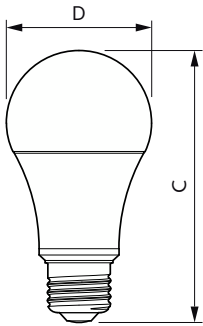

Product Data

Order product name	12.2A19/COR/950/FR/P/E26/DIM/T20 6/1CT
Full product name	12.2A19/COR/950/FR/P/E26/DIM/T20 6/1CT
Order code	929002285204
Material Nr. (12NC)	929002285204
Numerator - Quantity Per Pack	1
EAN/UPC - Product/Case	046677560997
Numerator - Packs per outer box	6
EAN/UPC - Case	50046677560992

Dimensional drawing

Product	D	C
12.2A19/COR/950/FR/P/E26/DIM/T20 6/1CT	60 mm	112 mm

Photometric data

General uniform lighting - 12.2A19/COR/950/FR/P/E26/DIM/T20 6/1CT

Spectral Power Distribution Colour - 12.2A19/COR/950/FR/P/E26/DIM/T20 6/1CT