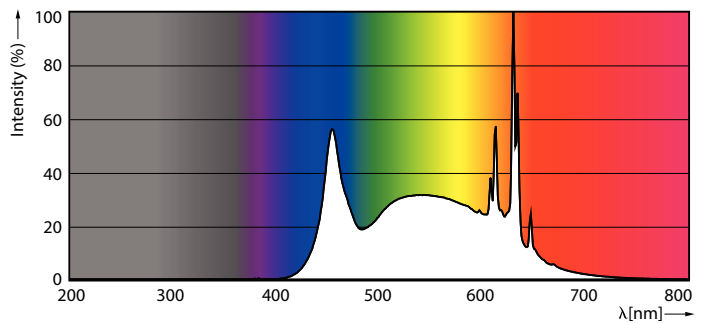

Product data

General Information		LLMF At End Of Nominal Lifetime (Nom) 70 %	
Cap-Base	E26		
Nominal lifetime	25,000 hour(s)		
Switching Cycle	50,000		
Lighting Technology	LEDbulb		
Light Technical		Operating and Electrical	
Color Code	950 [CCT of 5000K]	Line Frequency	60 Hz
Beam Angle (Nom)	200 degree(s)	Input Frequency	60 Hz
Luminous Flux	1,100 lm	Power Consumption	12.2 W
Color Designation	Daylight	Lamp Current (Nom)	120 mA
Correlated Color Temperature (Nom)	5000 K	Wattage Equivalent	75 W
Luminous Efficacy (rated) (Nom)	90 lm/W	Starting Time (Nom)	0.5 s
Color Consistency	<4	Warm-up time to 60% light	0.5 s
Color rendering index (CRI)	90	Power Factor (Fraction)	0.7
		Voltage (Nom)	120 V
		Temperature	
		T-Case Maximum (Nom)	90 °C

Product Data

Order product name	12.2A19/COR/950/FR/P/E26/DIM/T20 6/1CT
Full product name	12.2A19/COR/950/FR/P/E26/DIM/T20 6/1CT
Order code	929002285204
Material Nr. (12NC)	929002285204
Numerator - Quantity Per Pack	1
EAN/UPC - Product/Case	046677560997
Numerator - Packs per outer box	6
EAN/UPC - Case	50046677560992

Dimensional drawing

Product	D	C
12.2A19/COR/950/FR/P/E26/DIM/T20 6/1CT	60 mm	112 mm

Photometric data

General uniform lighting - 12.2A19/COR/950/FR/P/E26/DIM/T20 6/1CT

Spectral Power Distribution Colour - 12.2A19/COR/950/FR/P/E26/DIM/T20 6/1CT